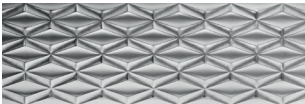

G-3258

**Mixing Ivory Corner**  
2 x 29,75 cm

G-2085

**Mixing Ivory Mos.5x5**  
29,75 x 29,75 cm

G-3700

**Mixing Grey**  
29,75 x 89,46 cm

G-3230

**Mixing Grey Rhombus**  
29,75 x 89,46 cm

G-3258

**Mixing Grey Corner**  
2 x 29,75 cm

G-2085

**Mixing Grey Mos.5x5**  
29,75 x 29,75 cm

G-3700

**Neutral Silver Rhombus**

G-2465

**Neutral Gold Rhombus**