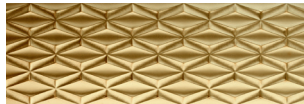

G-3258

**Mixing Ivory Corner**  
2 x 29,75 cm

G-2085

**Mixing Ivory Mos.5x5**  
29,75 x 29,75 cm

G-3700

**Mixing Grey**  
29,75 x 89,46 cm

G-3230

**Mixing Grey Rhombus**  
29,75 x 89,46 cm

G-3258

**Mixing Grey Corner**  
2 x 29,75 cm

G-2085

**Mixing Grey Mos.5x5**  
29,75 x 29,75 cm

G-3700

**Neutral Silver Rhombus**

G-2465

**Neutral Gold Rhombus**