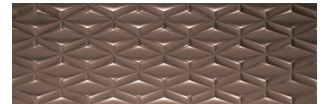

Neutral Copper Rhombus

G-2465

G-2465

G-2195

G-2059

G-2195

G-2059

G-2195

G-2059

CAYENNE 30x90 cm *

Wall Tiles
Revestimiento

White Body
Pasta Blanca

Double firing
Bicocción

Rectified
Rectificado