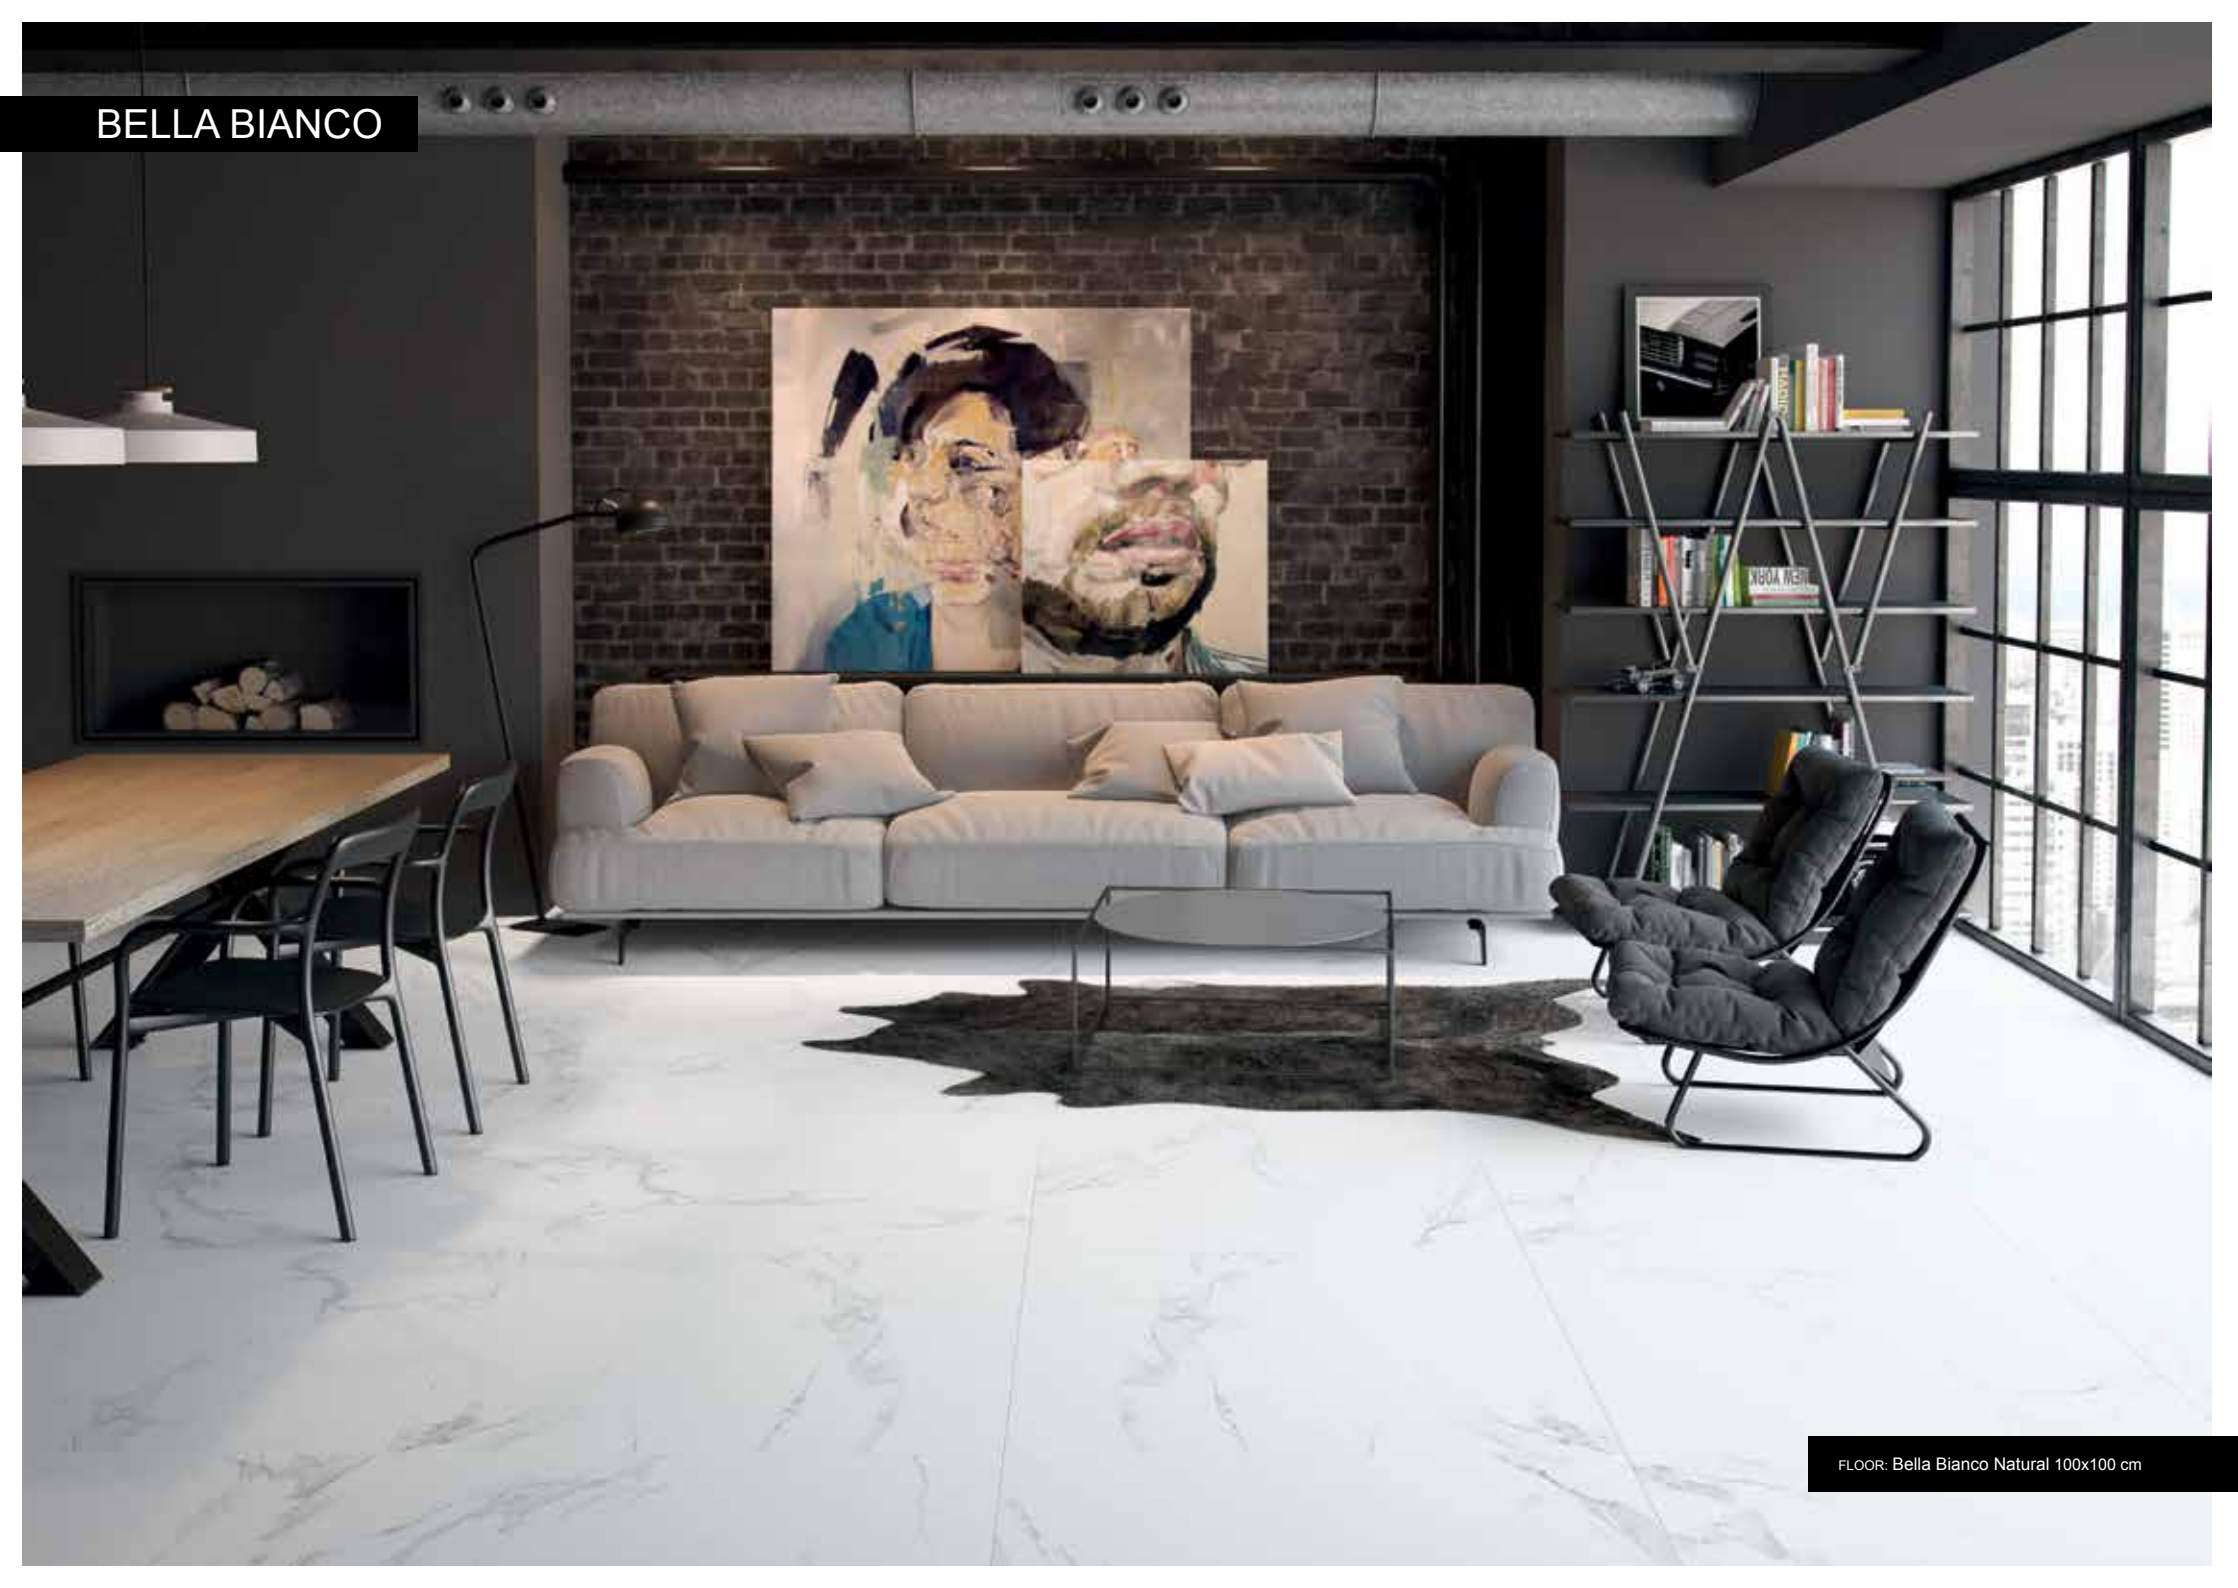

BELLA BIANCO

FLOOR: Bella Bianco Natural 100x100 cm