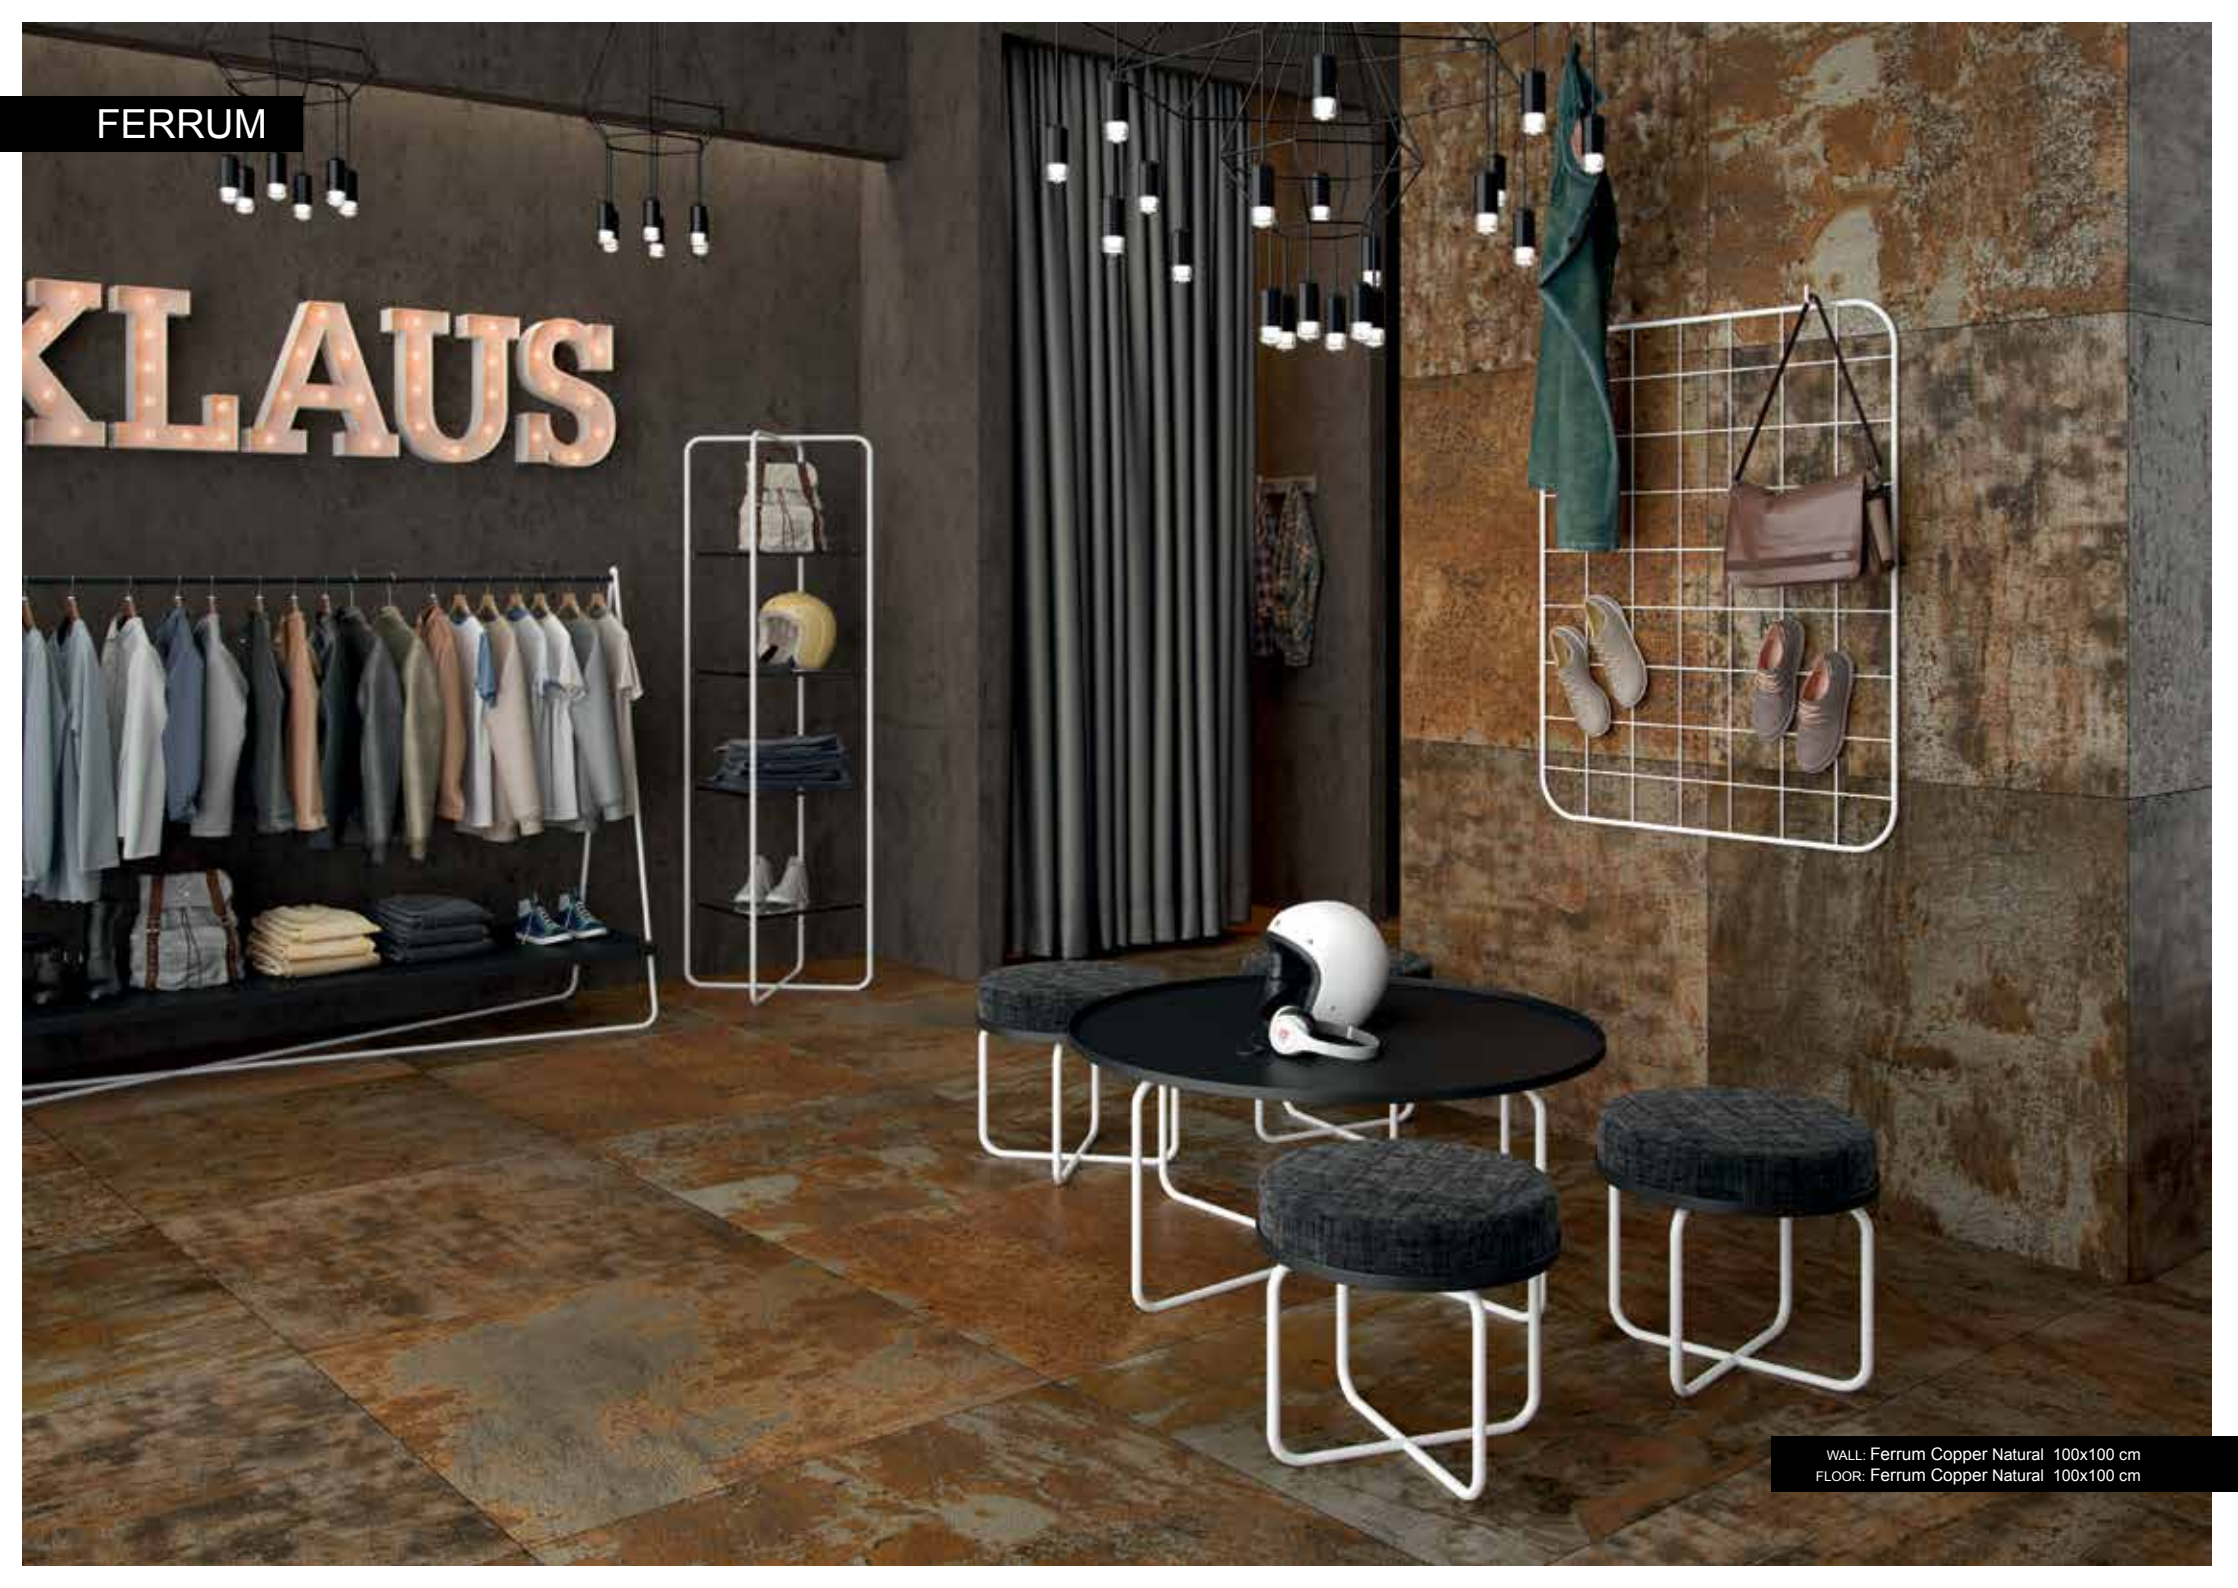

# 100x100-50x100 PORCELAIN\_FLOOR

FERRUM

KLAUS

WALL: Ferrum Copper Natural 100x100 cm  
FLOOR: Ferrum Copper Natural 100x100 cm

EAGLE

WALL: Polar White Tuck 25,2x75,9 cm  
FLOOR: Eagle Ivory Natural 100x100 cm