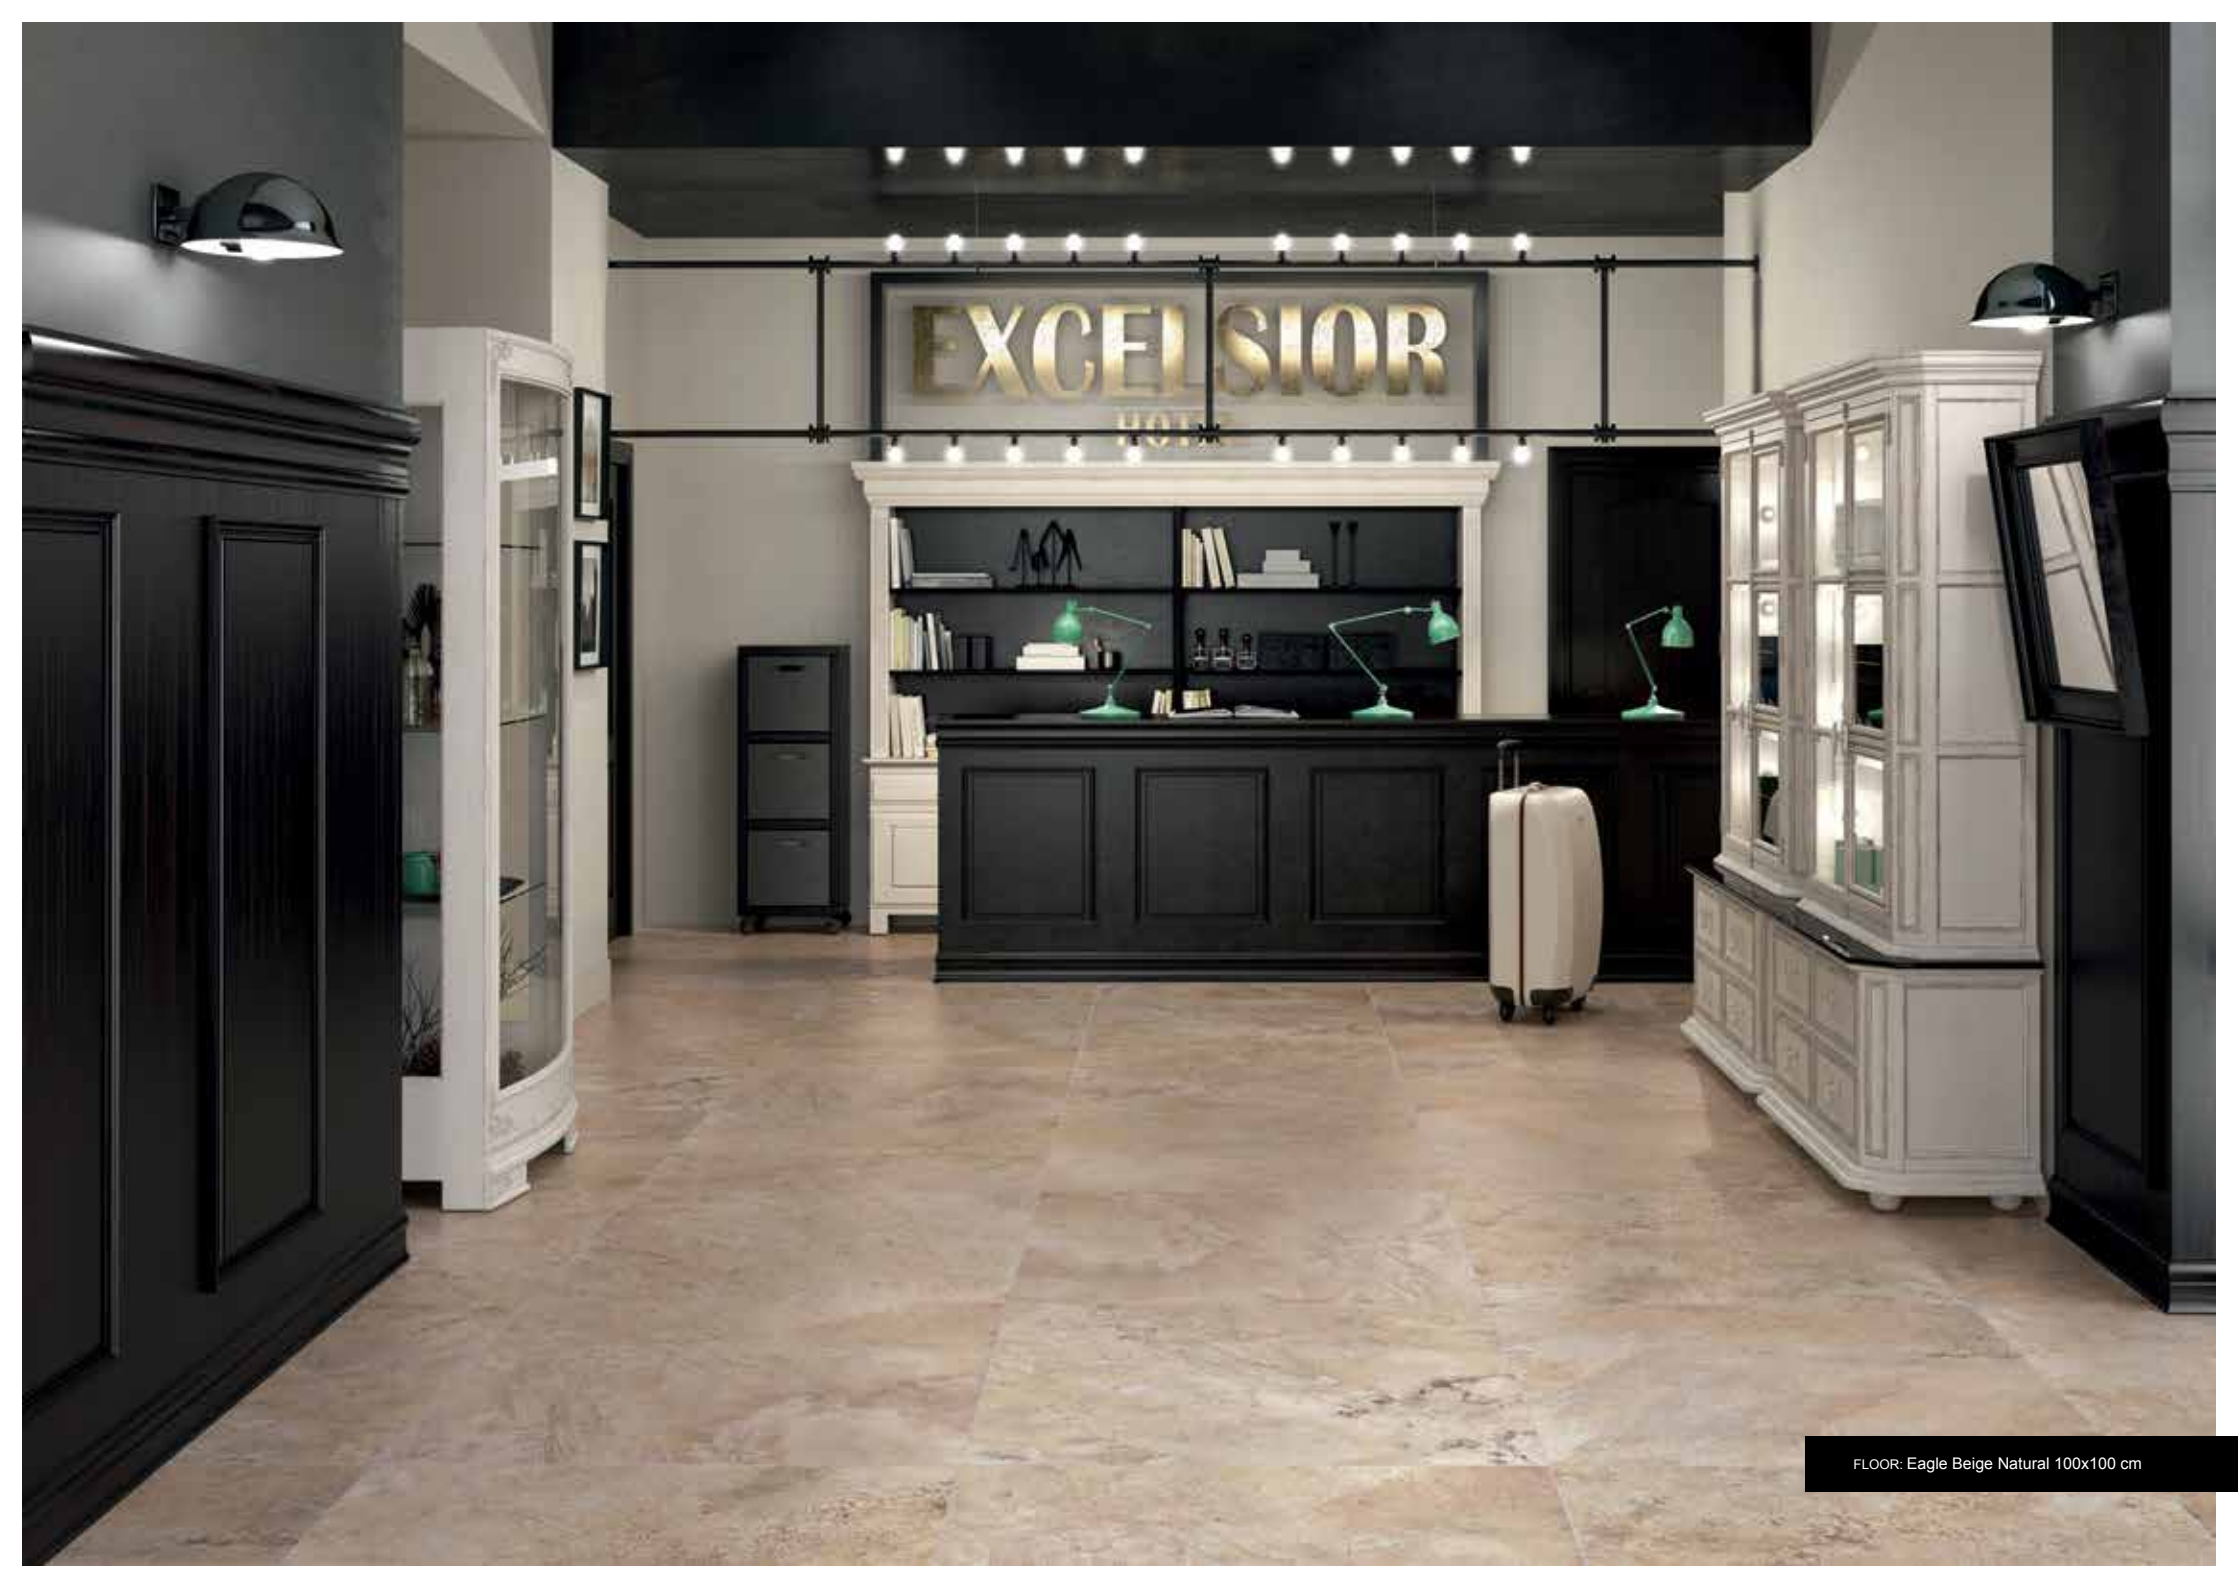

# 100x100-50x100 PORCELAIN\_FLOOR

FERRUM

KLAUS

WALL: Ferrum Copper Natural 100x100 cm  
FLOOR: Ferrum Copper Natural 100x100 cm

EAGLE

WALL: Polar White Tuck 25,2x75,9 cm  
FLOOR: Eagle Ivory Natural 100x100 cm