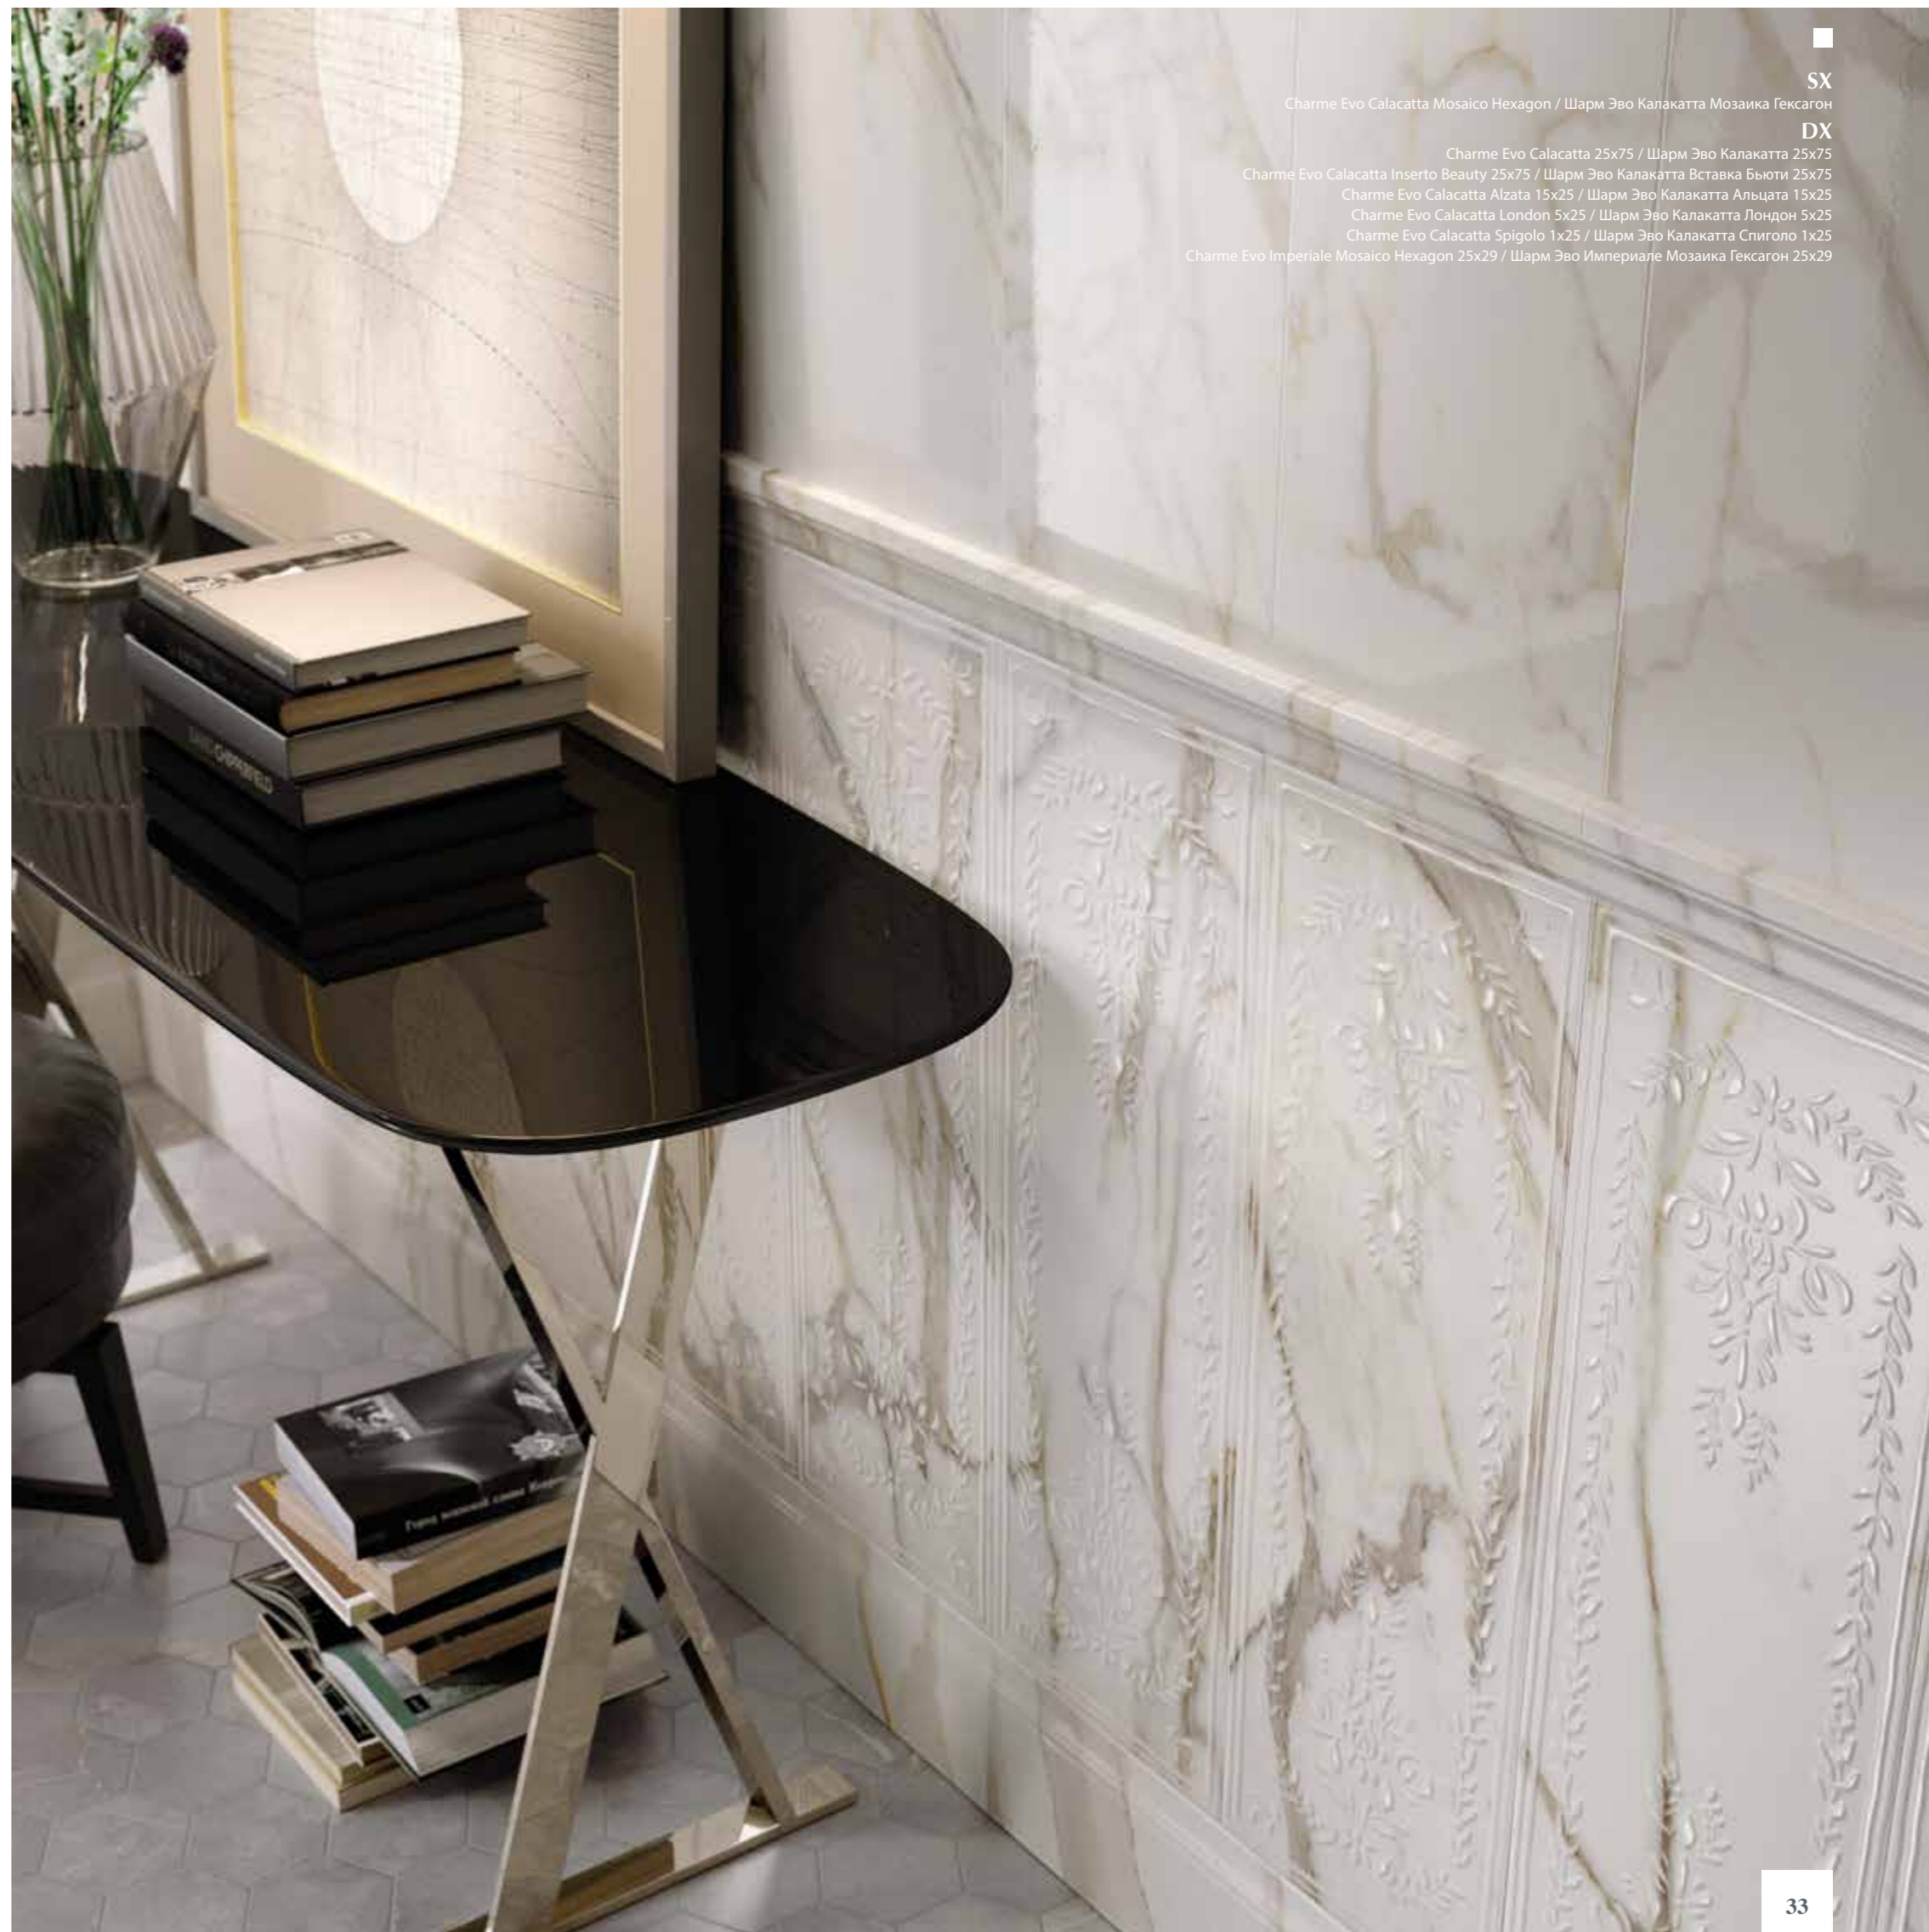

Charme Evo Calacatta Mosaico Hexagon / Шарм Эво Калакатта Мозаика Гексагон

SX

DX

Charme Evo Calacatta 25x75 / Шарм Эво Калакатта 25x75

Charme Evo Calacatta Inserto Beauty 25x75 / Шарм Эво Калакатта Вставка Бьюти 25x75

Charme Evo Calacatta Alzata 15x25 / Шарм Эво Калакатта Альцата 15x25

Charme Evo Calacatta London 5x25 / Шарм Эво Калакатта Лондон 5x25

Charme Evo Calacatta Spigolo 1x25 / Шарм Эво Калакатта Спиголо 1x25

Charme Evo Imperiale Mosaico Hexagon 25x29 / Шарм Эво Имперiale Мозаика Гексагон 25x29