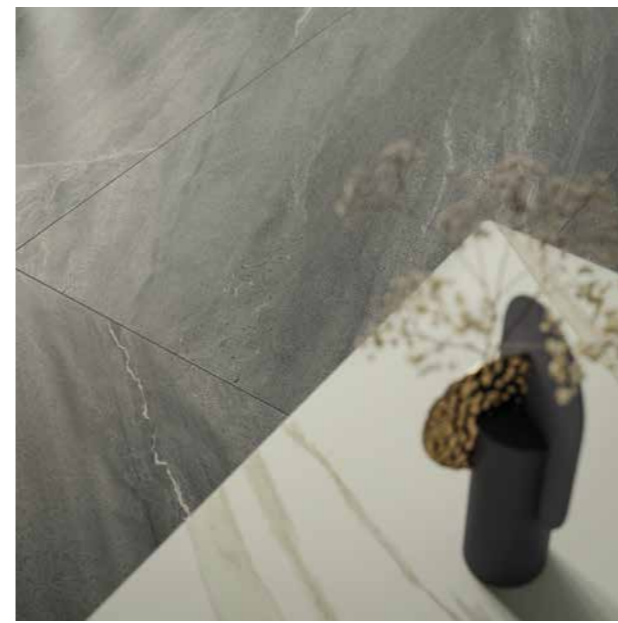

03

01 Метрополис Графит Дарк 80x160 см
Metropolis Graphite Dark 80x160 cm

02 Метрополис Графит Дарк 80x160 см
Metropolis Graphite Dark 80x160 cm

03 Метрополис Графит Дарк 80x160 см
Metropolis Graphite Dark 80x160 cm