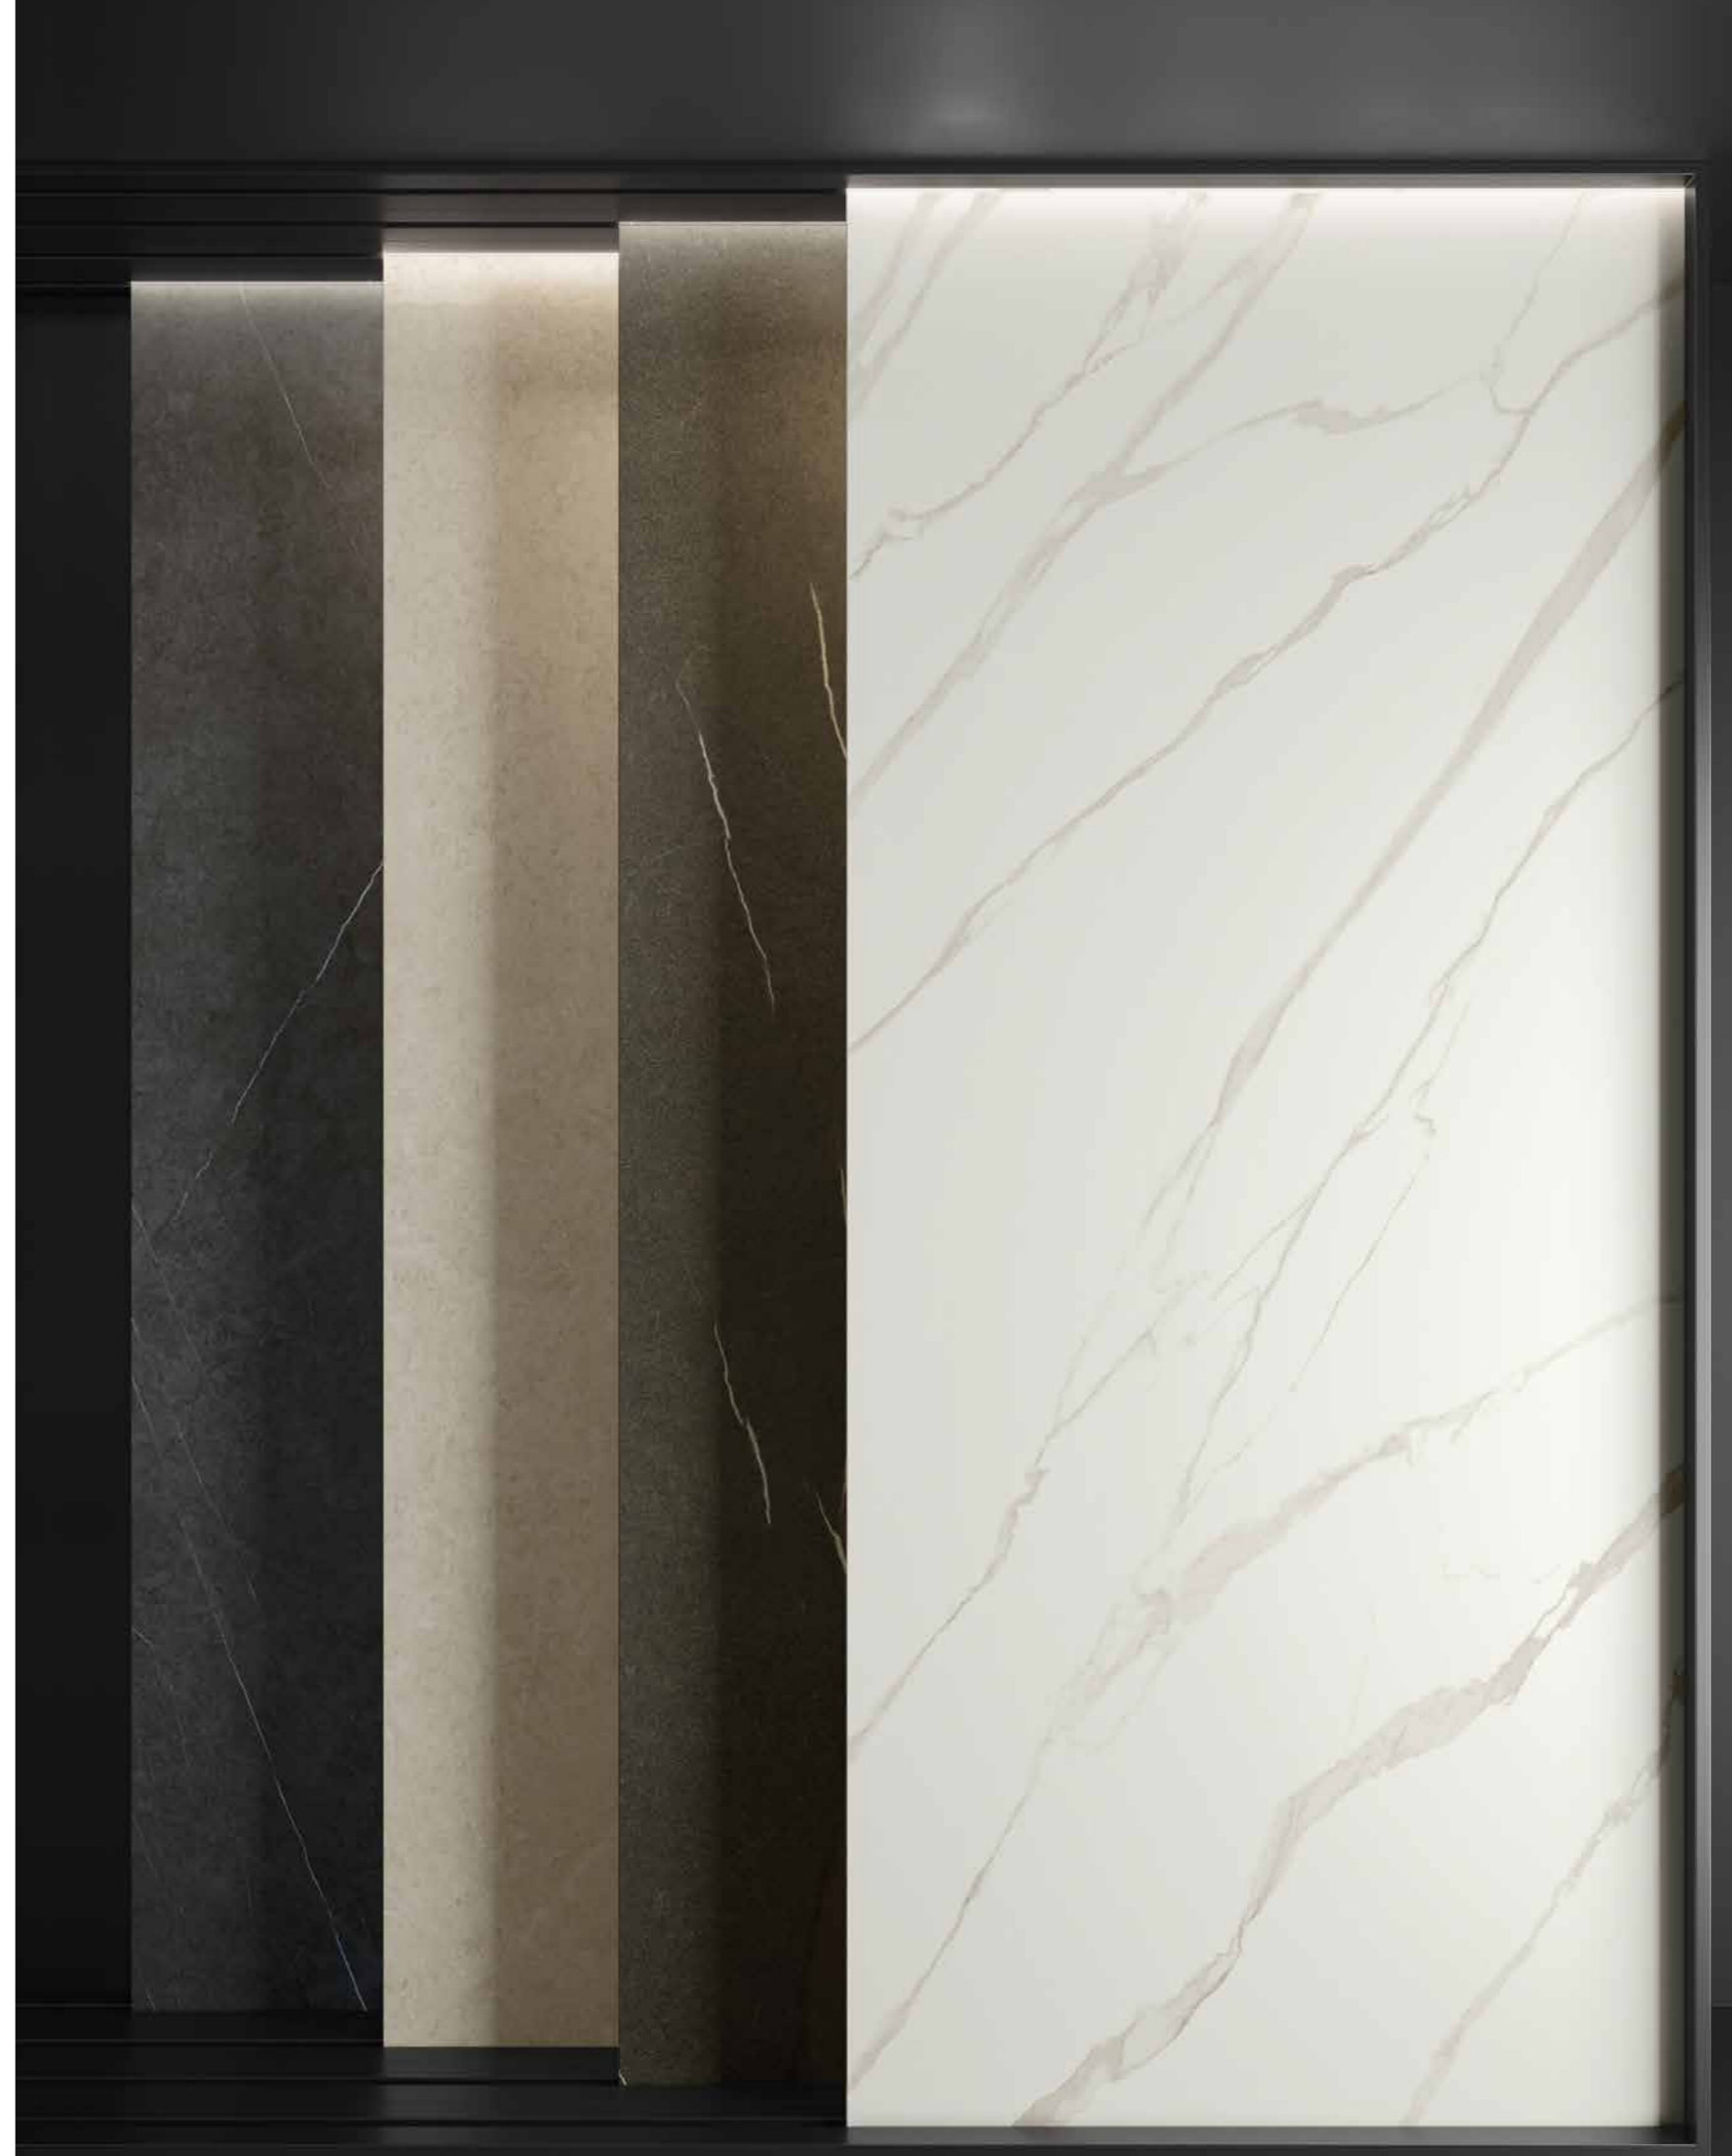

GRANDI LASTRE,
MASSIMA VERSATILITÀ

УНИВЕРСАЛЬНОСТЬ МАКСИ-ФОРМАТА

Calacatta Gold, Royal Ivory, Arcadia Brown e Imperial Black.
Sono i 4 colori Metropolis disponibili nel formato 120x278. Grandi lastre ideali da posare come rivestimento, perfette come ambientazione di una doccia o da utilizzare per il top della cucina. Meno fughe, più compattezza, fascino assoluto.

Калакатта Голд, Роял Айвори, Аркадия Браун и Империял Блэк — четыре цвета коллекции доступны в макси-формате 120x278. Этот формат идеально подходит для облицовки стен, оформления душевых или изготовления кухонных столешниц. Минимум швов, максимум практичности и бескомпромиссная эстетика.

LARGE SLABS,
MAXIMUM VERSATILITY

Calacatta Gold, Royal Ivory, Arcadia Brown and Imperial Black.
These are the 4 Metropolis colours available in the 120x278 size. Large slabs ideal for installing on walls, perfect as a setting for a shower or as a kitchen worktop. Fewer joints, more compact, absolute charm.