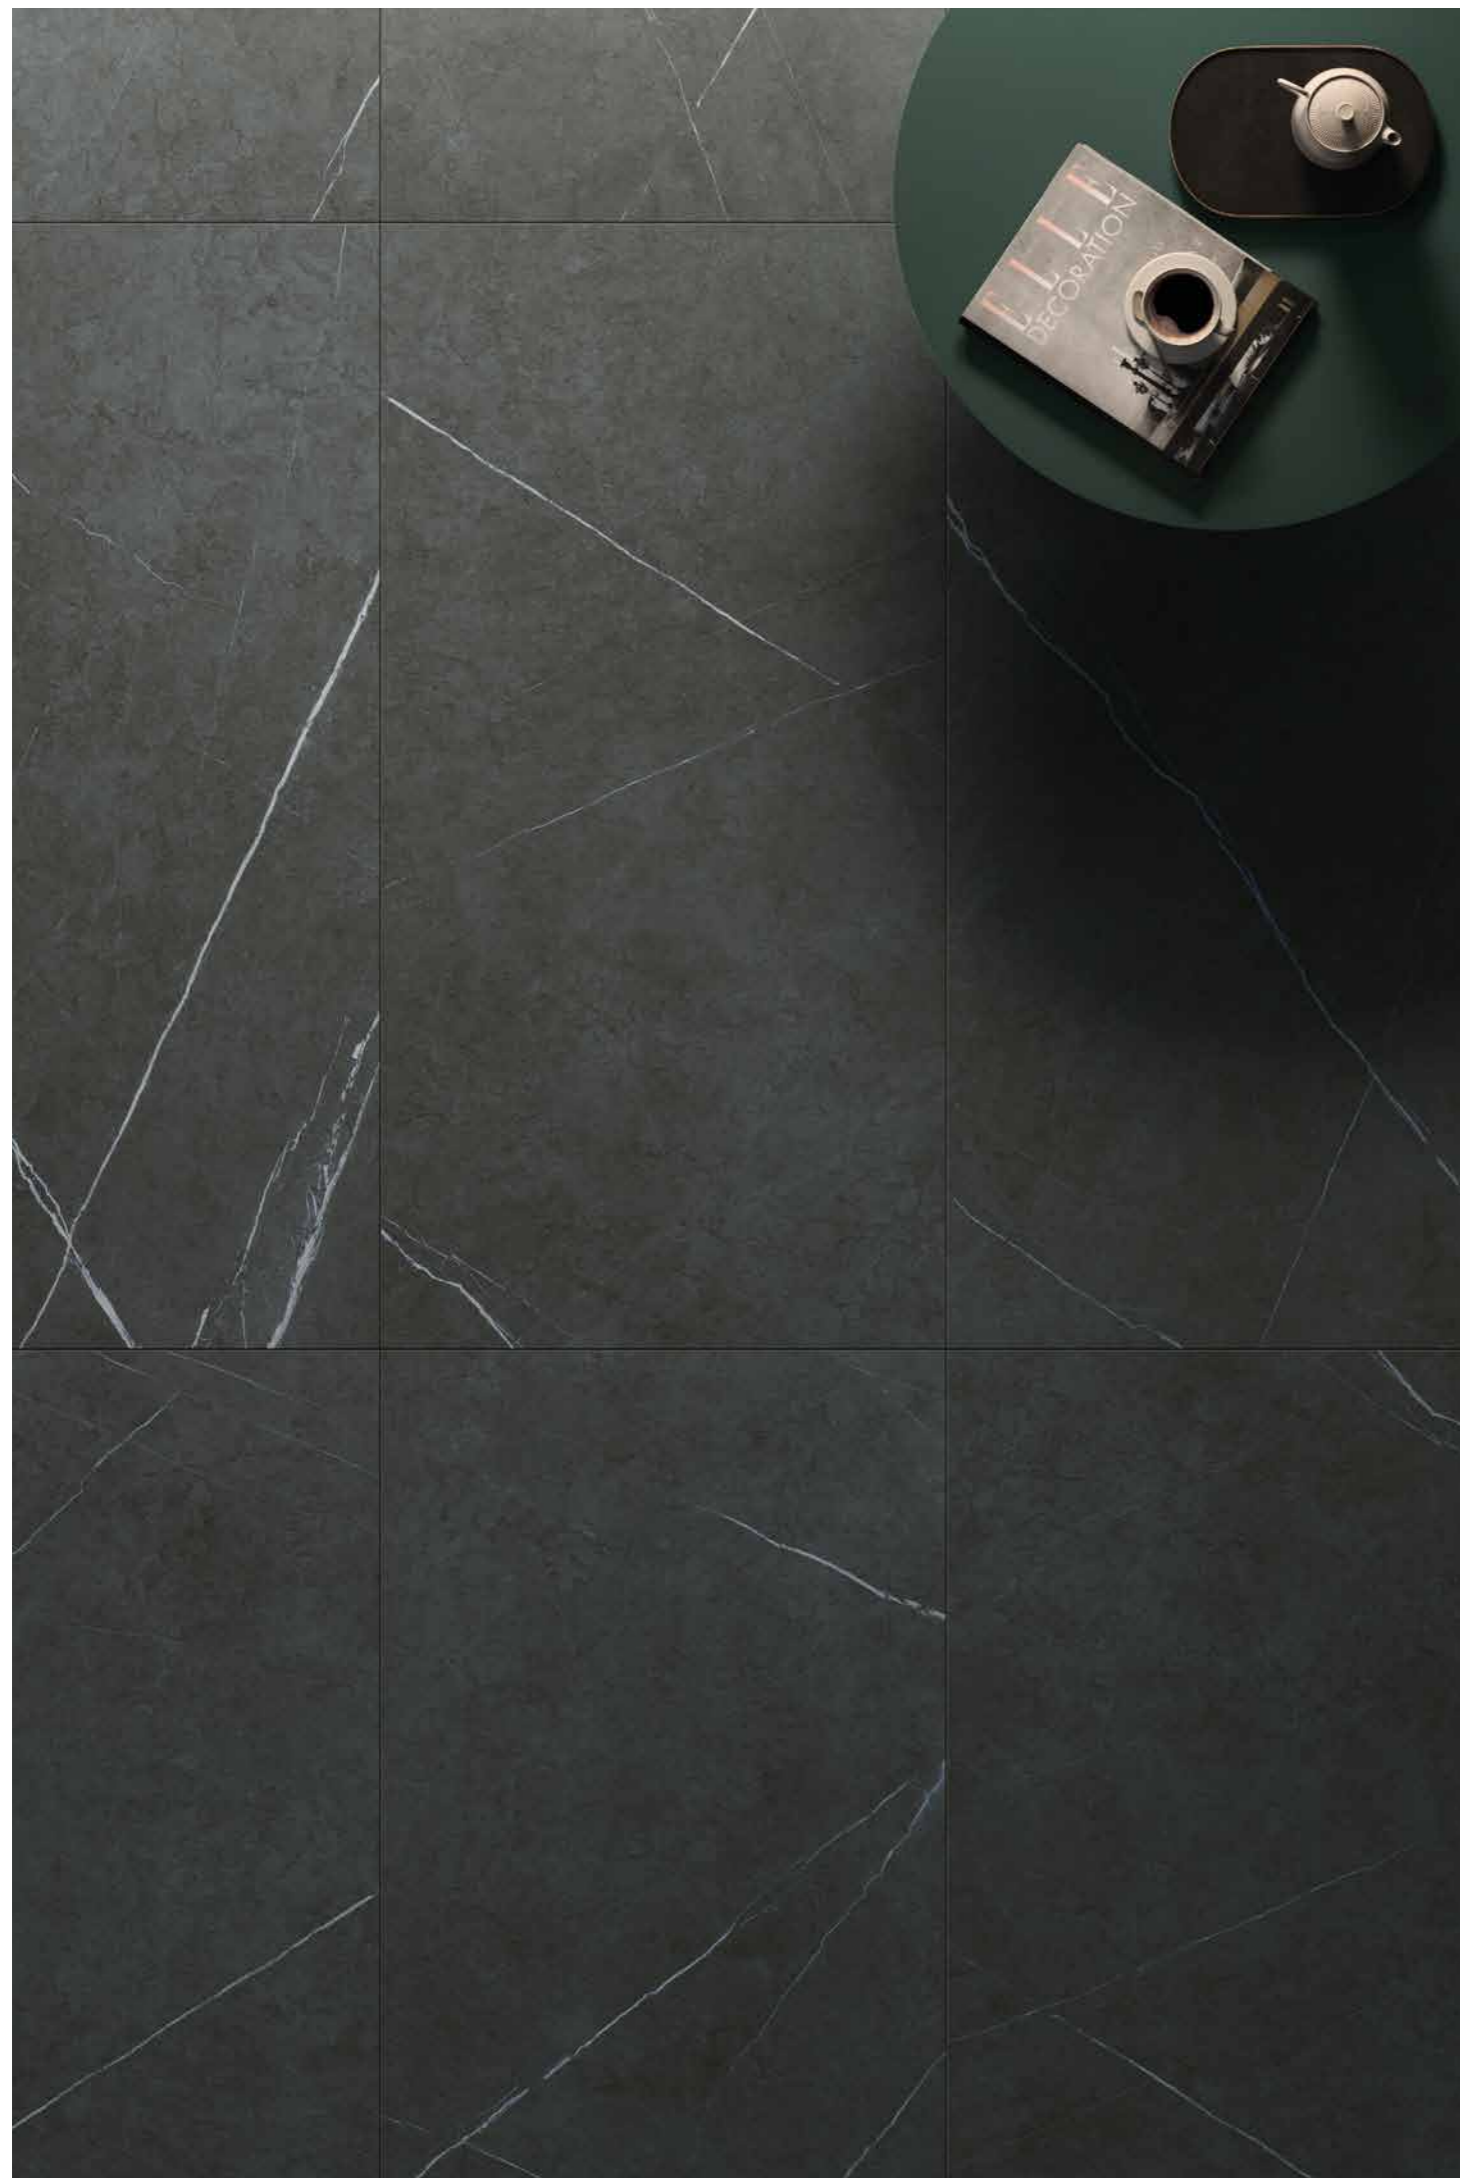

01

02

03

01 Метрополис Империял Блэк 60x120 см
Metropolis Imperial Black 60x120 cm

02 Метрополис Империял Блэк 60x120 см
Metropolis Imperial Black 60x120 cm

03 Метрополис Империял Блэк 60x120 см
Metropolis Imperial Black 60x120 cm