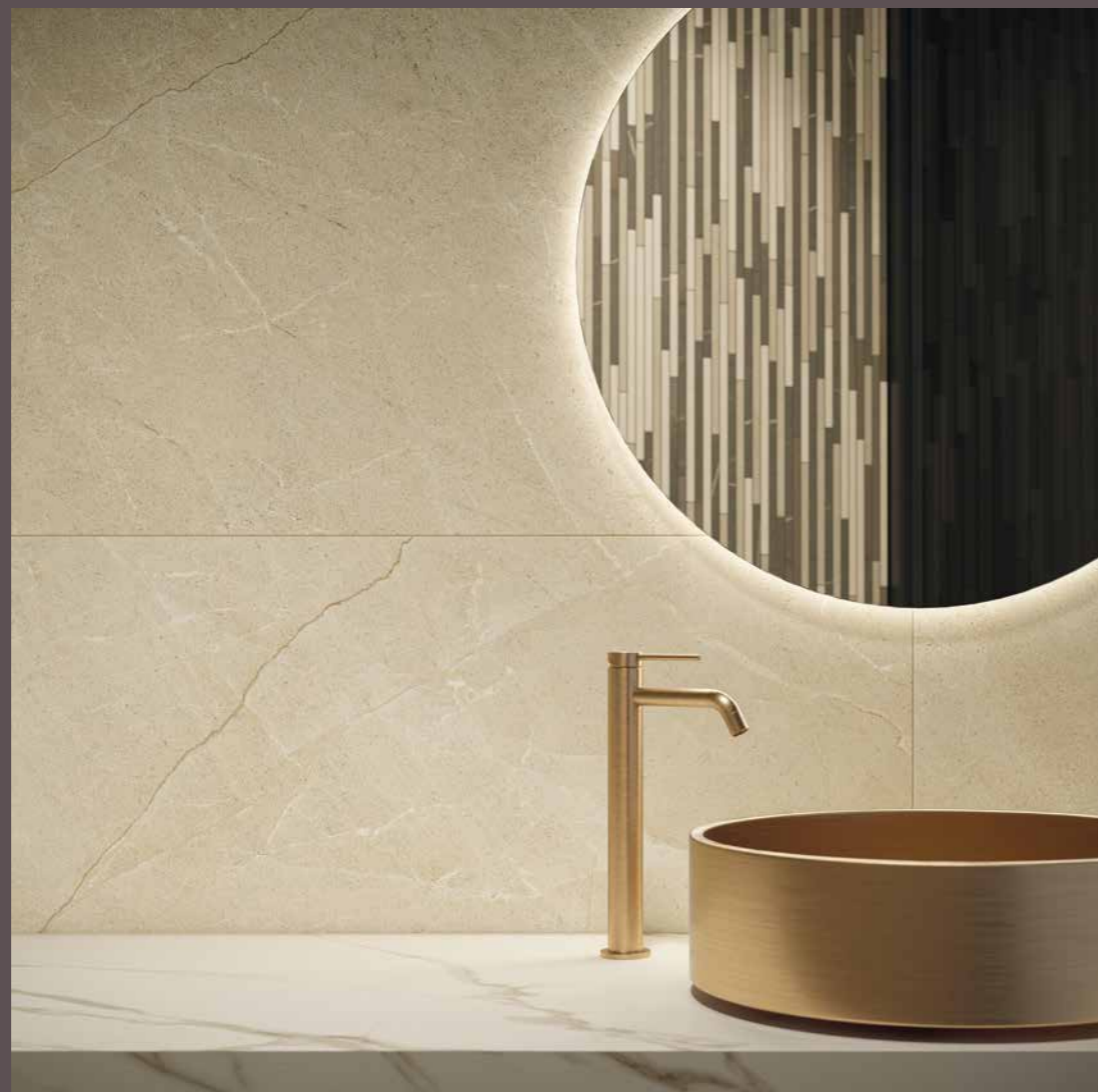

ДЕЗЕРТ БЕЖ – ГЛАВНЫЙ ЭЛЕМЕНТ В ДИЗАЙНЕ ЭТОЙ РОСКОШНОЙ ВАННОЙ КОМНАТЫ. ИЗВЕСТНЯК ПЕСЧАНО-КРЕМОВОГО ОТТЕНКА С НЕЖНЫМИ ПРОЖИЛКАМИ СОЗДАЁТ В ПОМЕЩЕНИИ НЕВЕРОЯТНО ТЁПЛУЮ И УЮТНУЮ АТМОСФЕРУ. ИДЕАЛЬНЫЙ БЕЖЕВЫЙ ЦВЕТ В СОВРЕМЕННОМ ПРОЧТЕНИИ.

DESERT BEIGE È IL PROTAGONISTA DI QUESTA ESCLUSIVA SALA DA BAGNO SIA A PAVIMENTO CHE A RIVESTIMENTO. UN LIMESTONE CON FONDO COLOR CREMA SABBIOSO DALLE VENATURE SINUOSE CHE SPRIGIONA IL MASSIMO CALORE. TONALITÀ BEIGE DALLA CONNOTAZIONE SUPER CONTEMPORANEA.

DESERT BEIGE IS THE KEY TO THIS EXCLUSIVE BATHROOM, FEATURED ON BOTH THE FLOOR AND WALLS. A LIMESTONE WITH A SANDY CREAM-COLOURED BACKGROUND AND SINUOUS VEINING GIVING OFF A SENSATION OF GREAT WARMTH. HUES OF BEIGE IN SUPER-CONTEMPORARY STYLE.