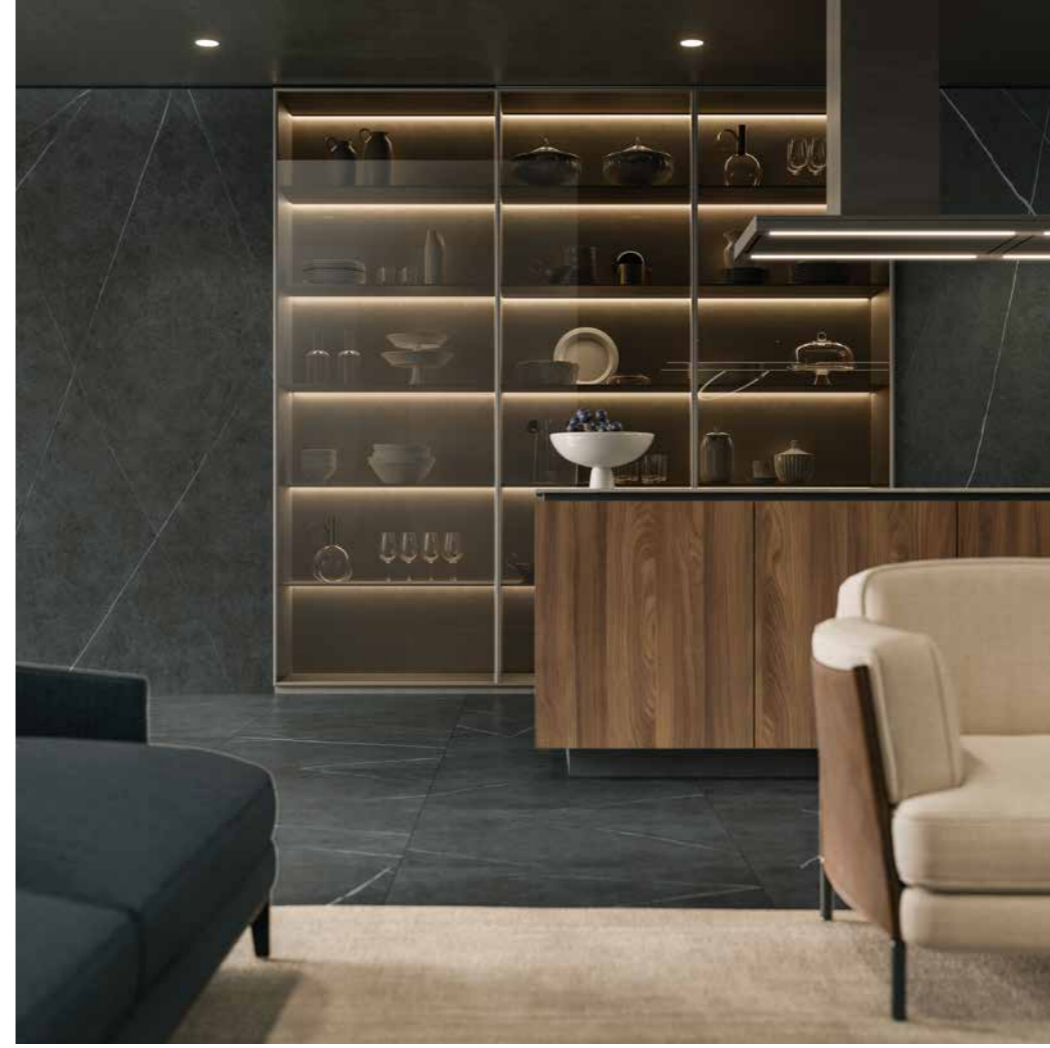

03

01 Метрополис Империял Блэк 80x80 см
Metropolis Imperial Black 80x80 cm

02 Метрополис Империял Блэк 80x80 см
Metropolis Imperial Black 80x80 cm

03 Метрополис Империял Блэк 80x80 см • Метрополис Империял Блэк 120x278 см
Metropolis Imperial Black 80x80 cm • Metropolis Imperial Black 120x278 cm