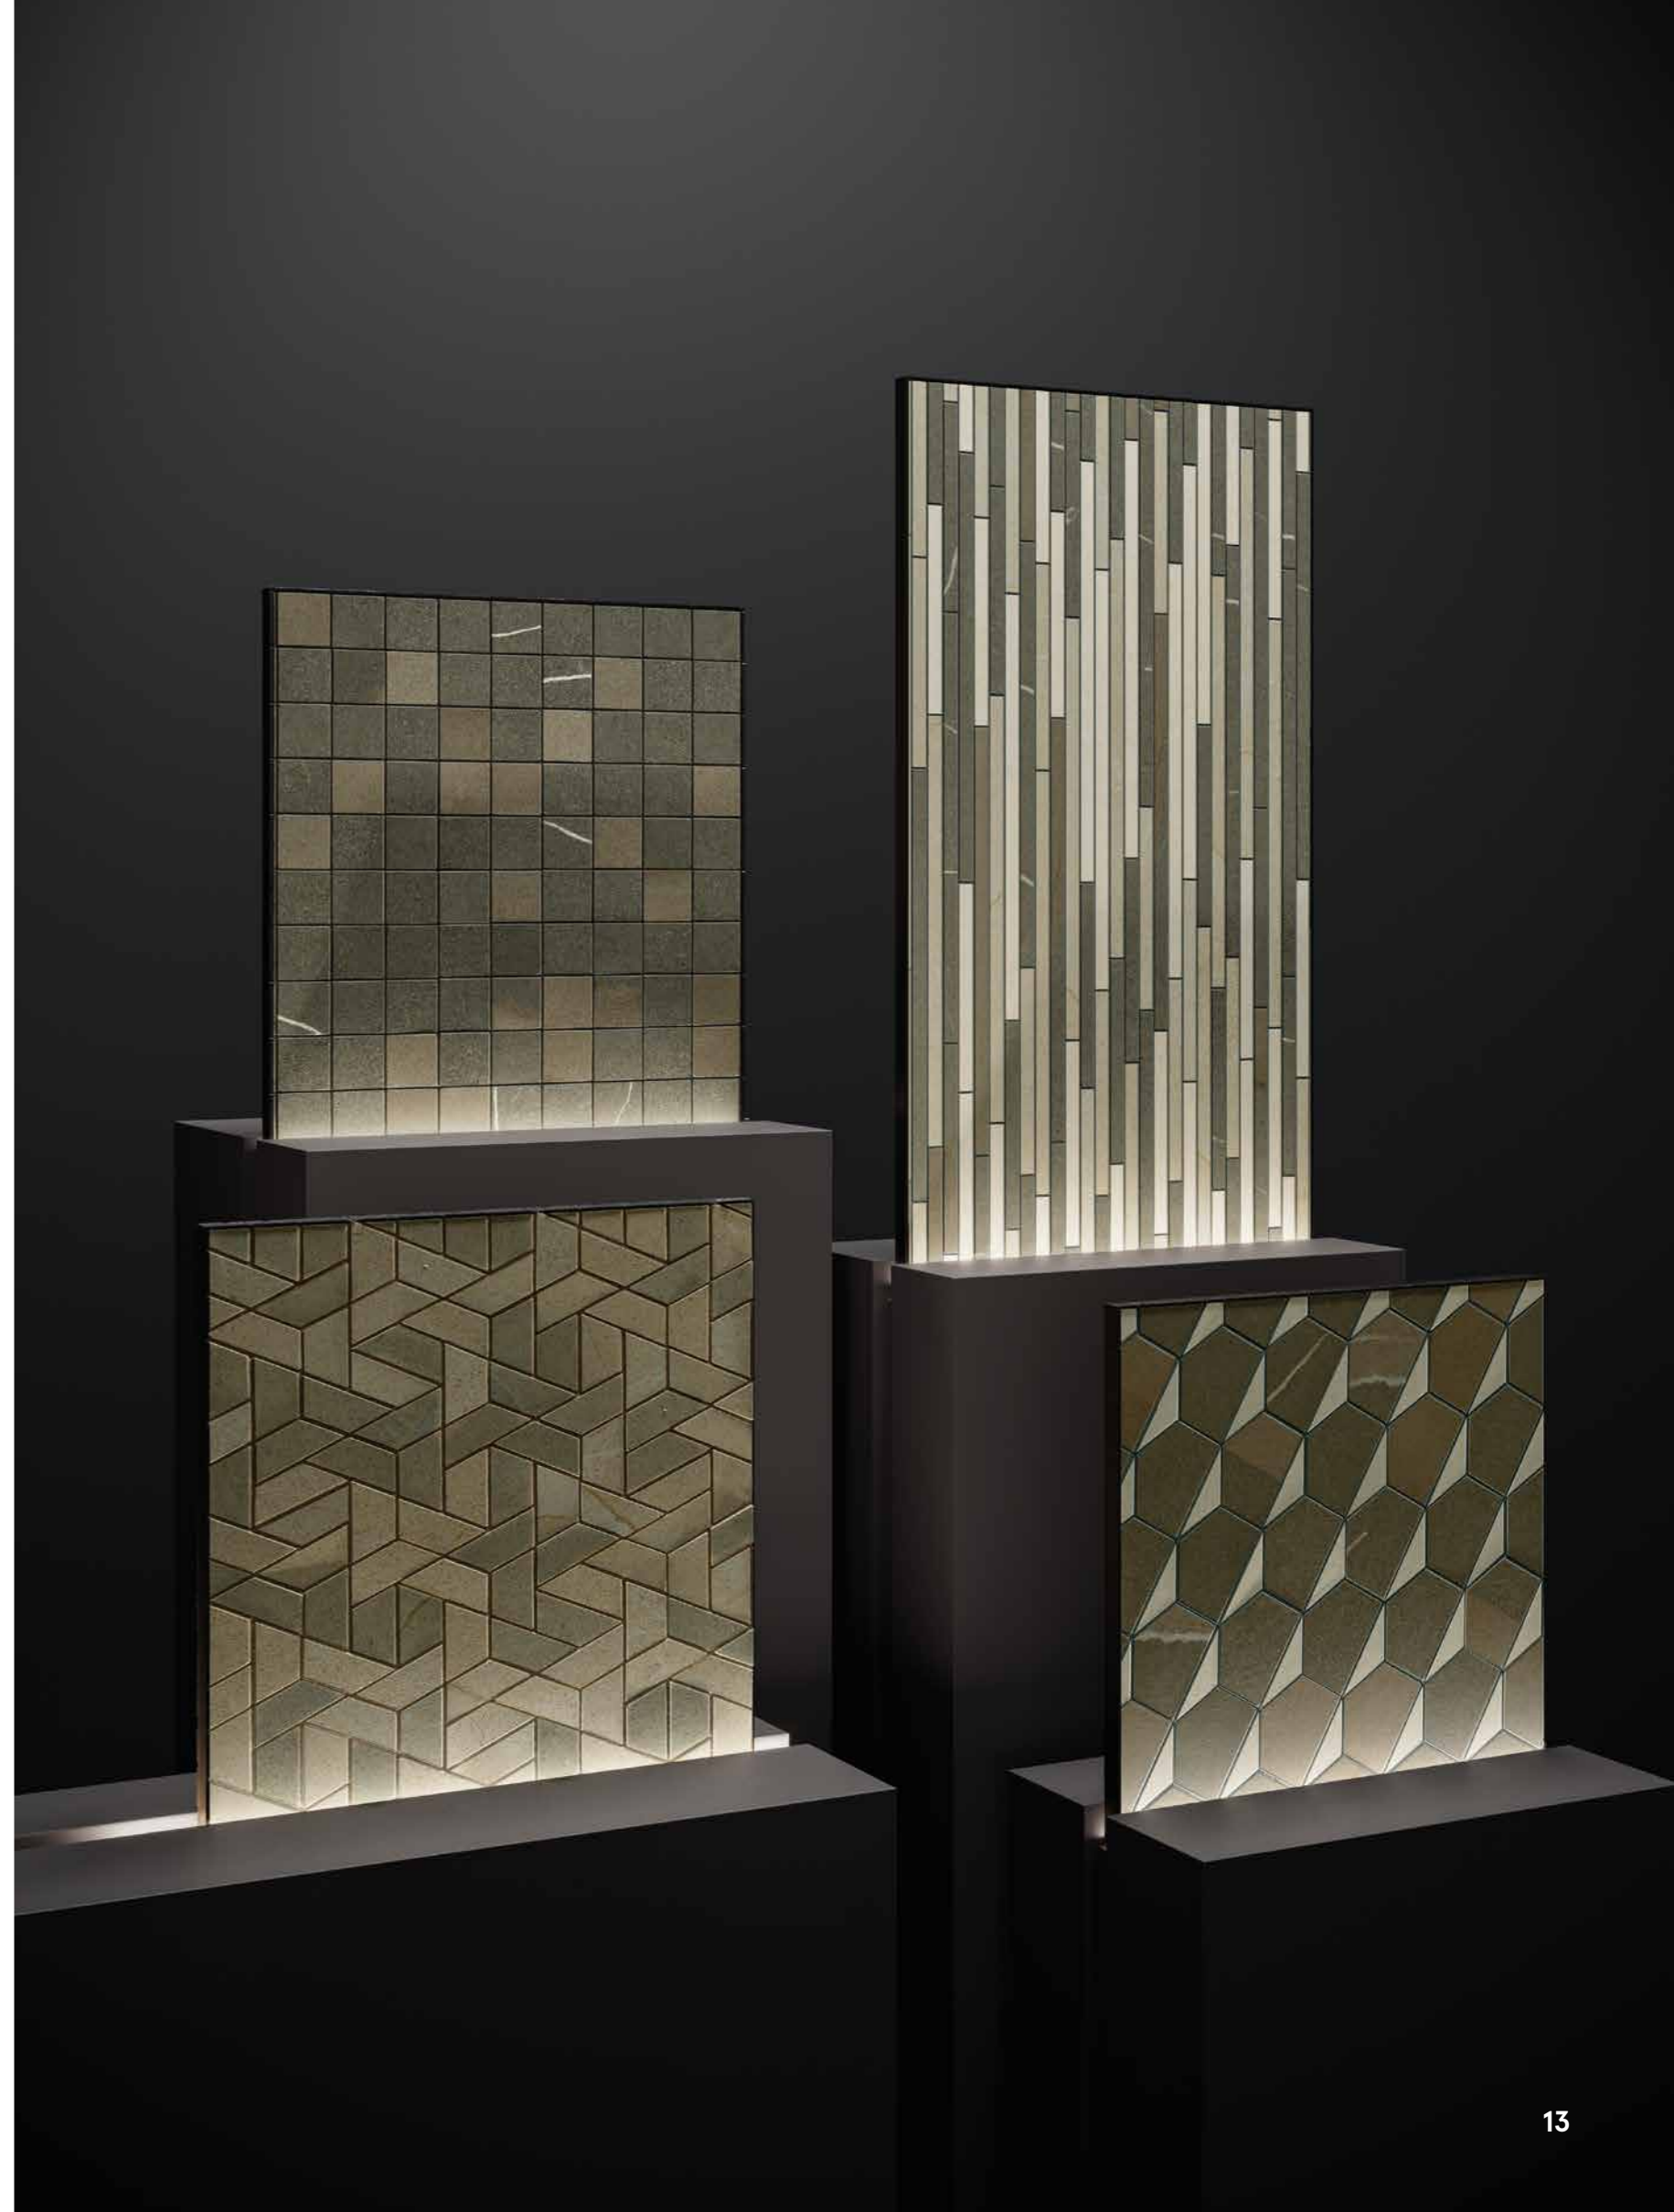

В Metropolis представлены четыре вида декоров из керамогранита. Стильный декор Айкон полигональной формы со спиральным геометрическим орнаментом, доступный во всех цветах коллекции, украсит любое пространство. Новый двухцветный декор Гексагон с шестигранными чипами и диагональными швами представлен в двух вариантах: Ворм и Колд. Новинки дополнены настоящим must-have от Italon – мозаикой 30x30, а также декором с прямоугольными чипами Стрип, сочетающим в себе несколько цветов коллекции. Он доступен в двух оттенках Ворм и Колд, каждый из них добавит в интерьер роскоши и эксклюзивности.

Metropolis can count on 4 porcelain stoneware decors. The innovative Icon, with its vortex geometry and polygonal shape adorns any environment, available in all the colours of the collection. The new Exagon, an original hexagon tile with through-joints is shown here in a two-tone version and in two combinations: warm and cold. The range is completed with the 30x30 mosaic – a must by Italon – and Strip: elongated multicolour strips in warm or cold colours: ideal for giving a touch of luxury to exclusive environments.