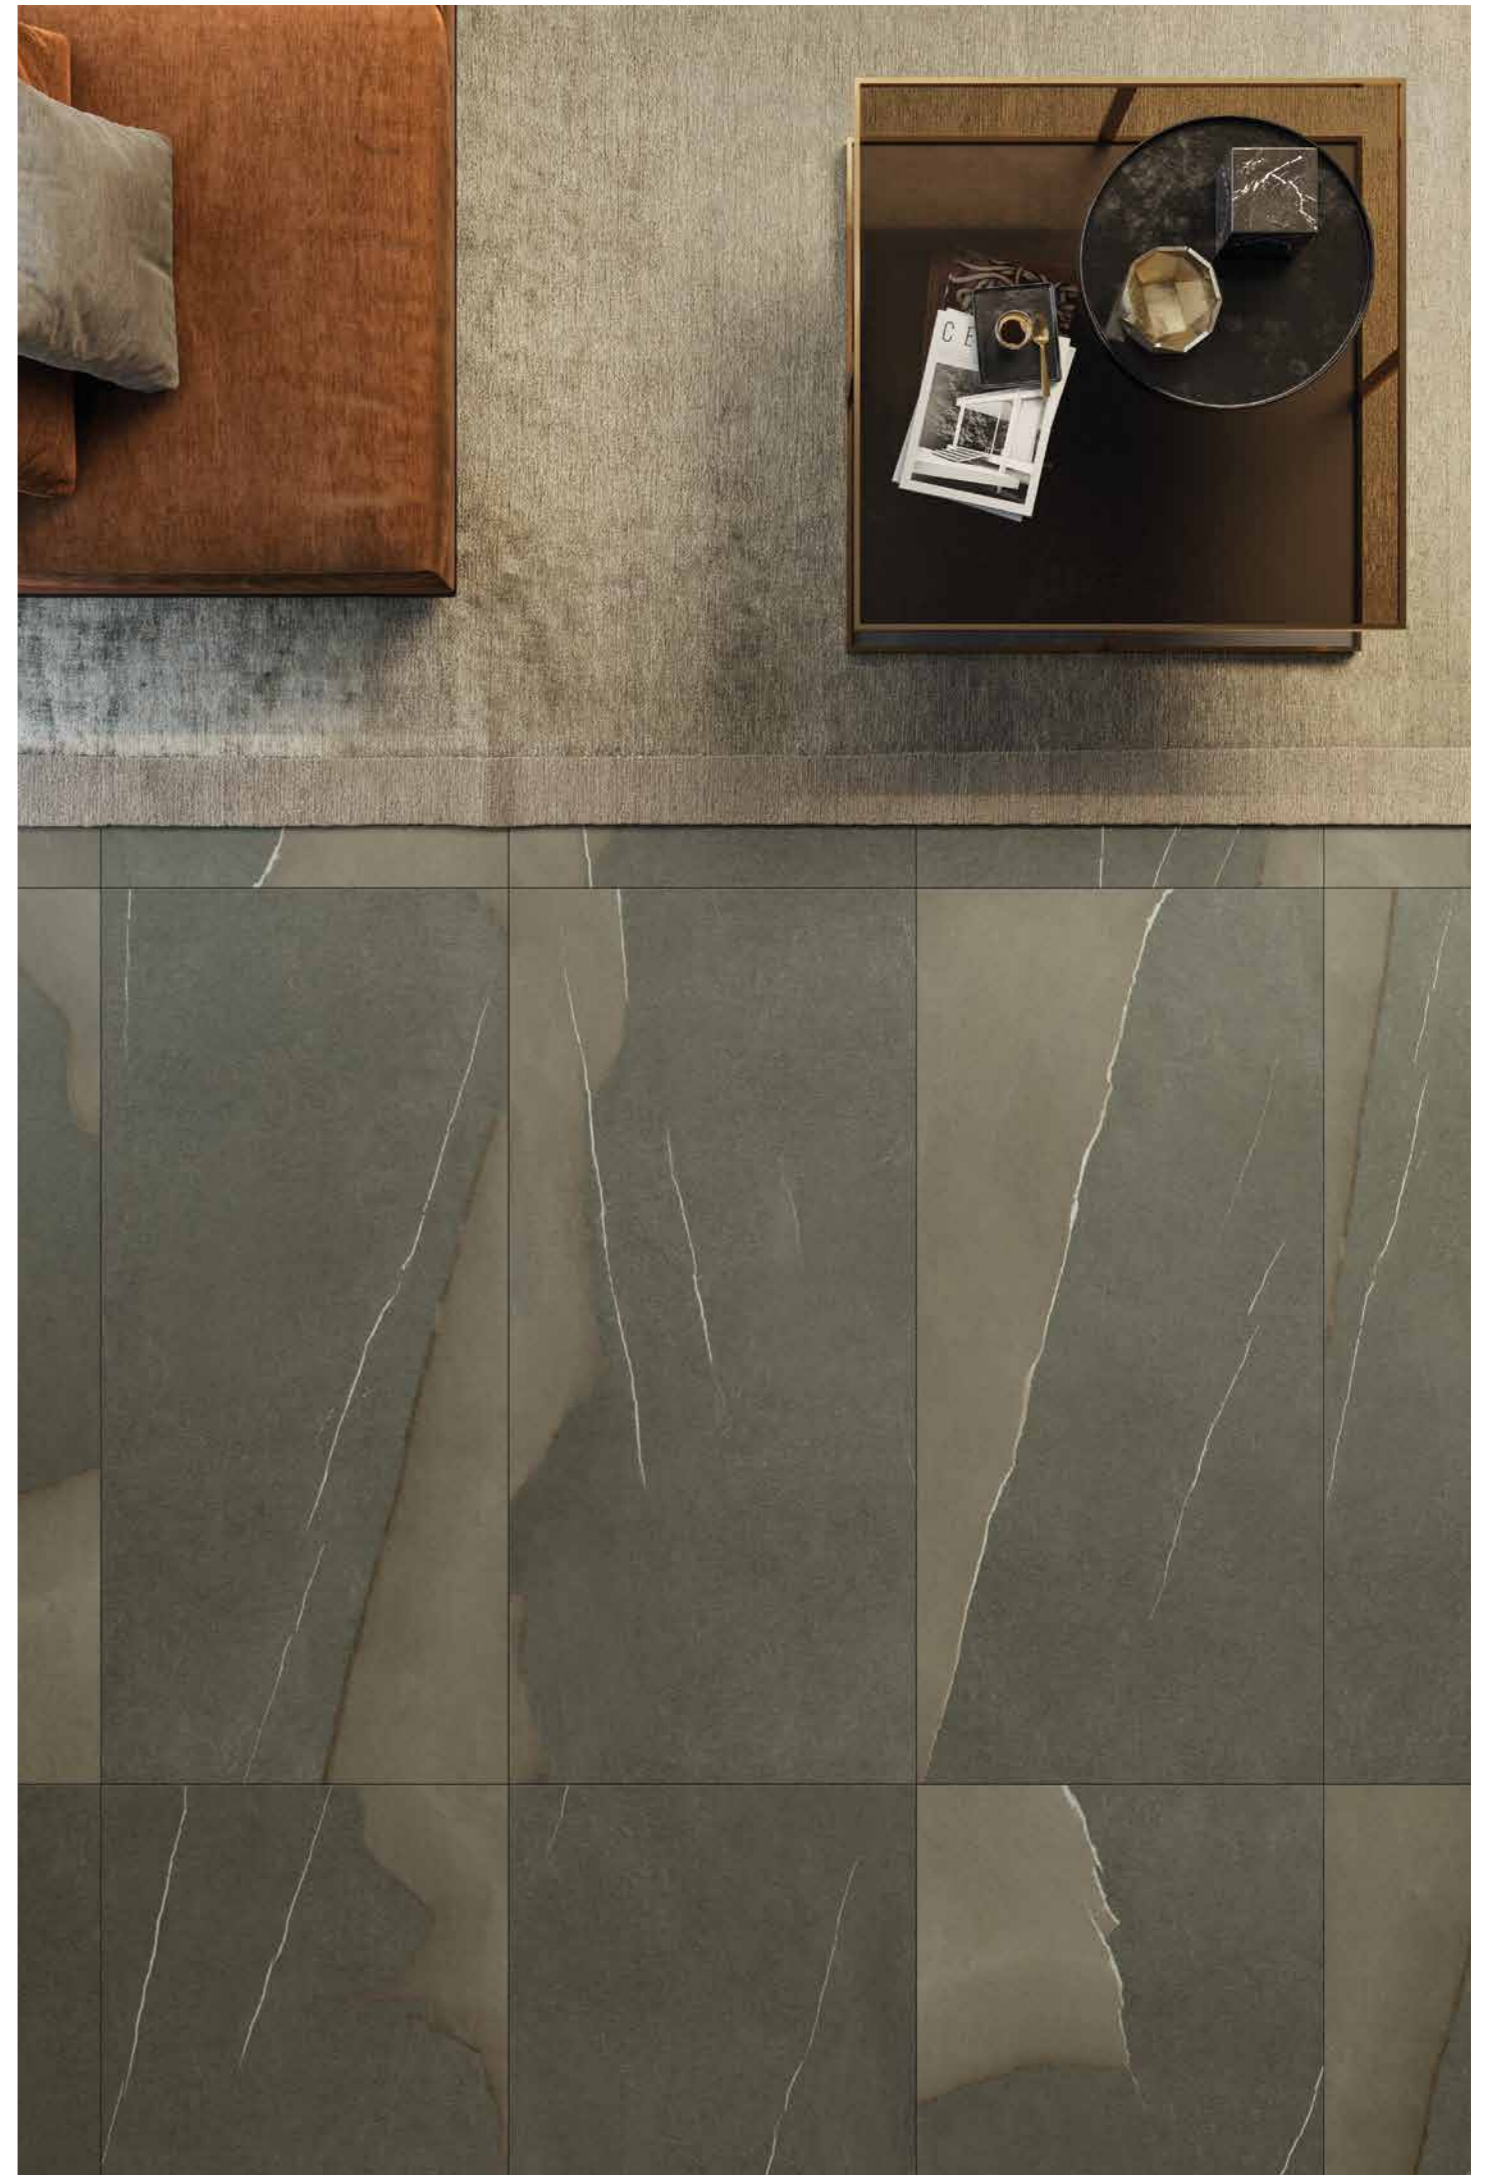

01

- 01 Метрополис Аркадия Браун 120x278 см
  Metropolis Arcadia Brown 120x278 cm
- 02 Метрополис Аркадия Браун 80x160 см
  Metropolis Arcadia Brown 80x160 cm
- 03 Метрополис Аркадия Браун 80x160 см
  Metropolis Arcadia Brown 80x160 cm

02

03