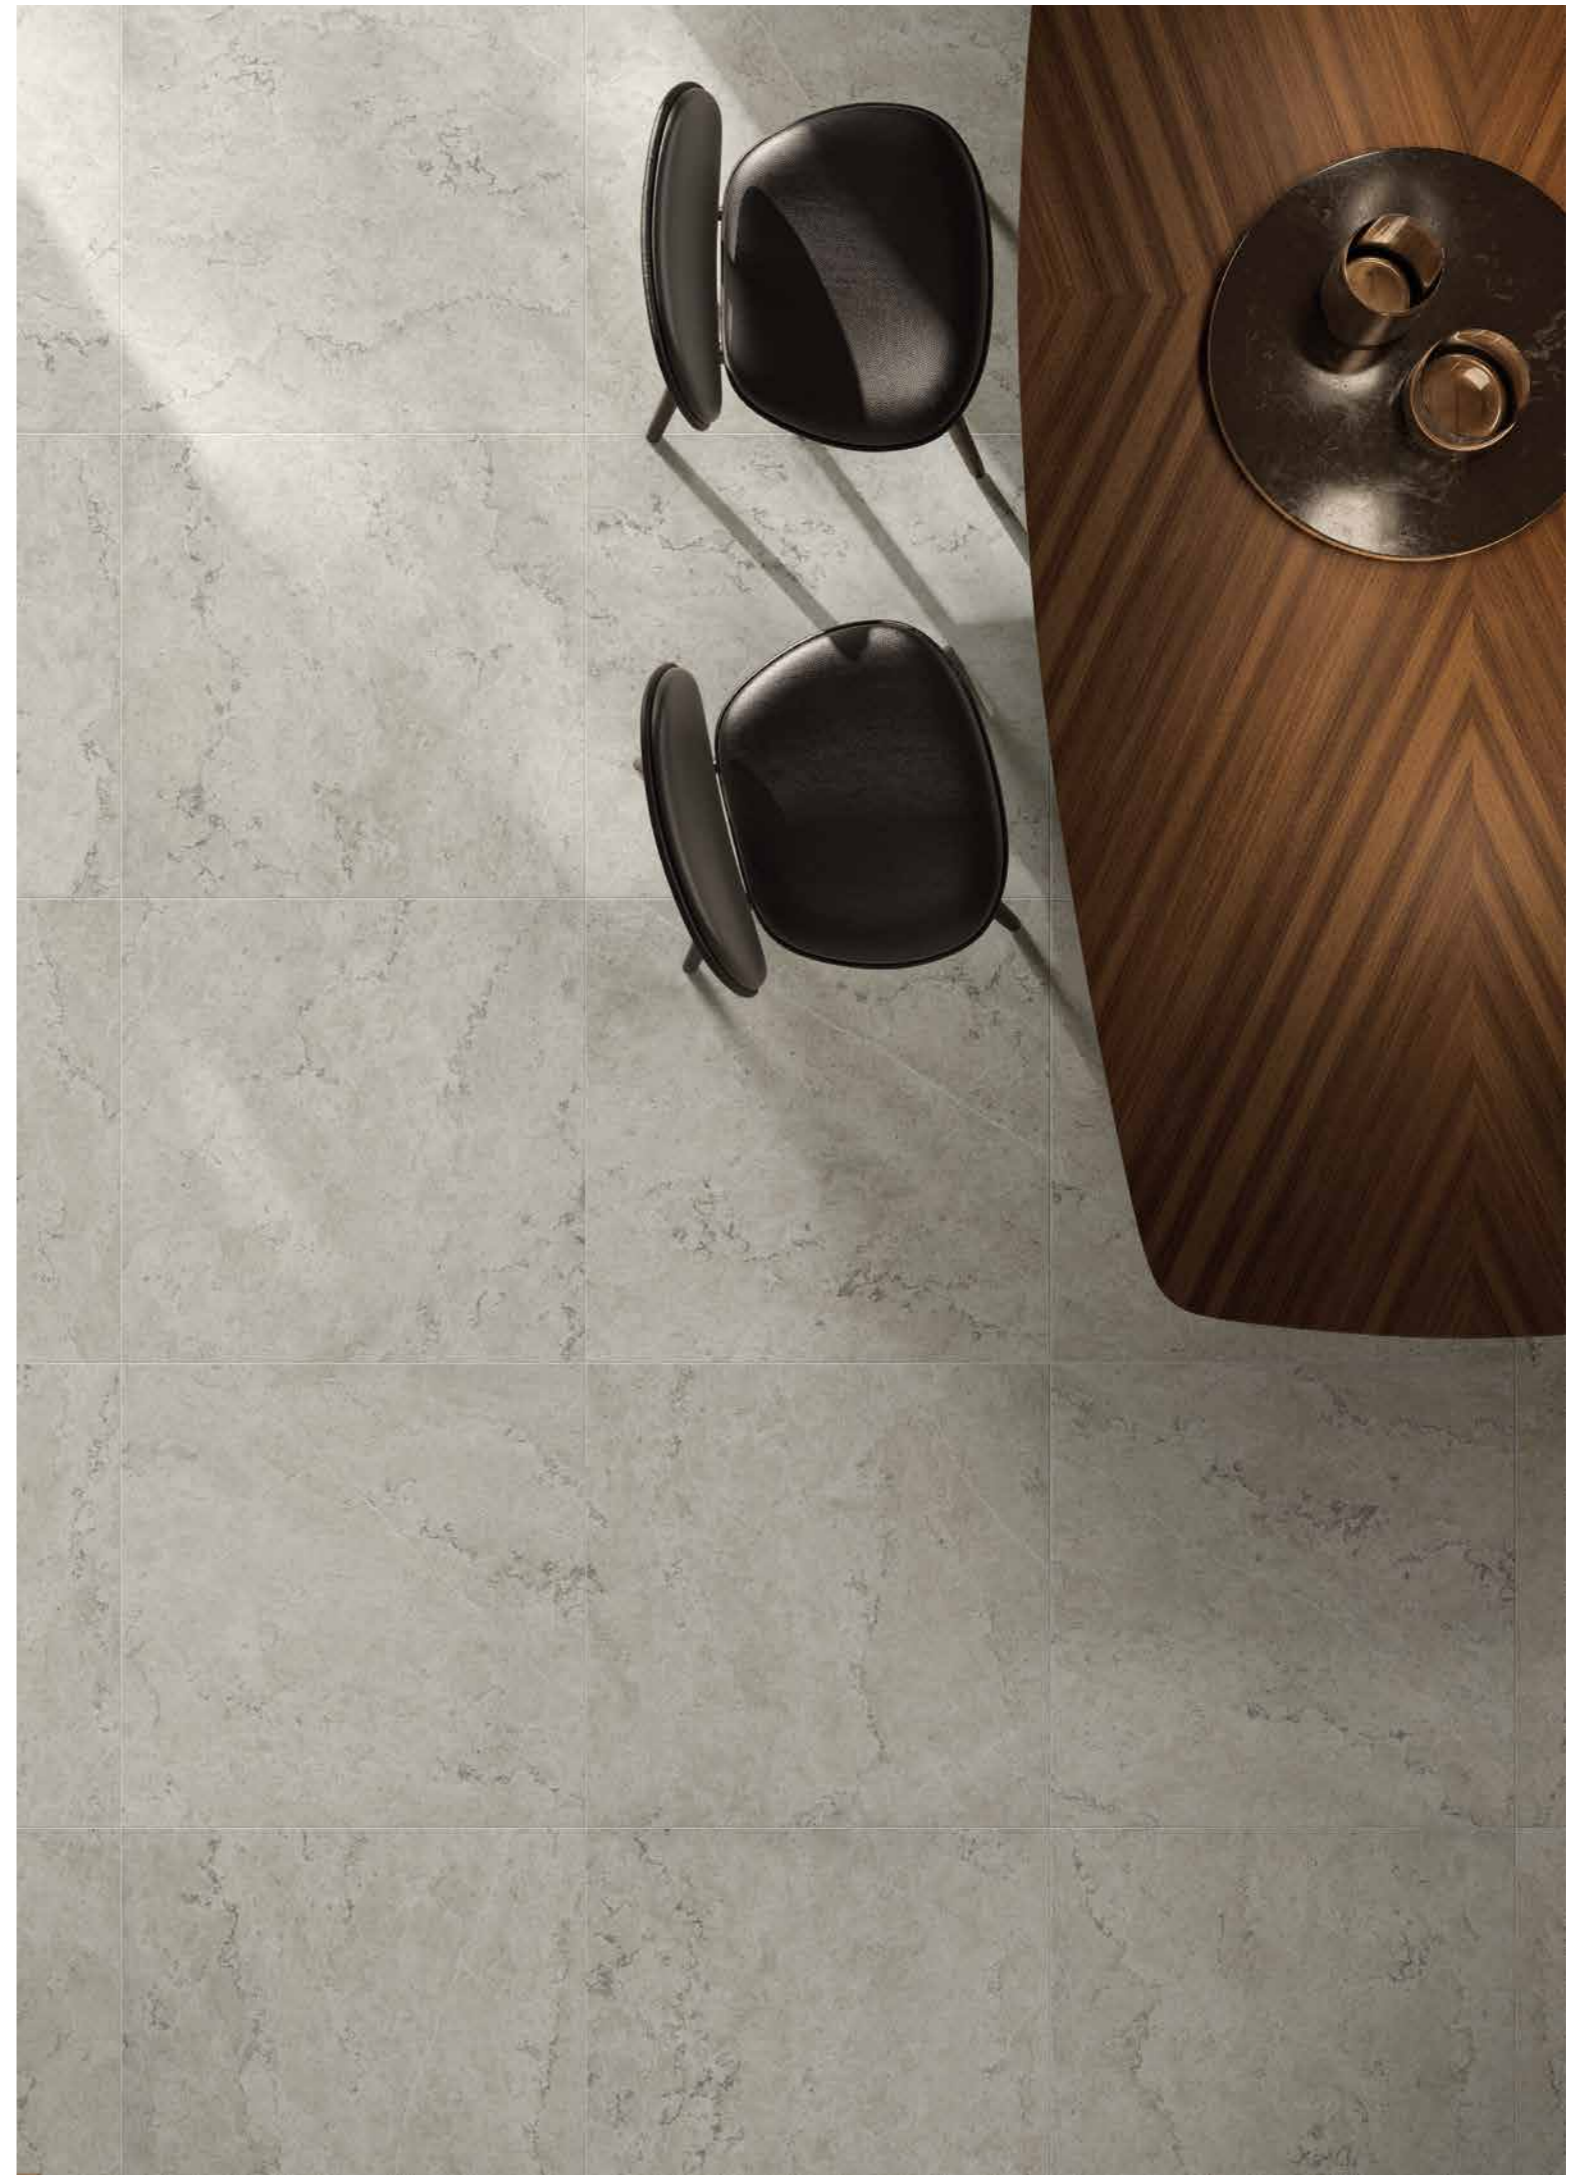

01

02

- 01 Метрополис Абсолют Сильвер 80x80 см
  Metropolis Absolut Silver 80x80 cm
- 02 Метрополис Абсолют Сильвер 80x80 см
  Metropolis Absolut Silver 80x80 cm
- 03 Метрополис Абсолют Сильвер 80x80 см
  Metropolis Absolut Silver 80x80 cm

03