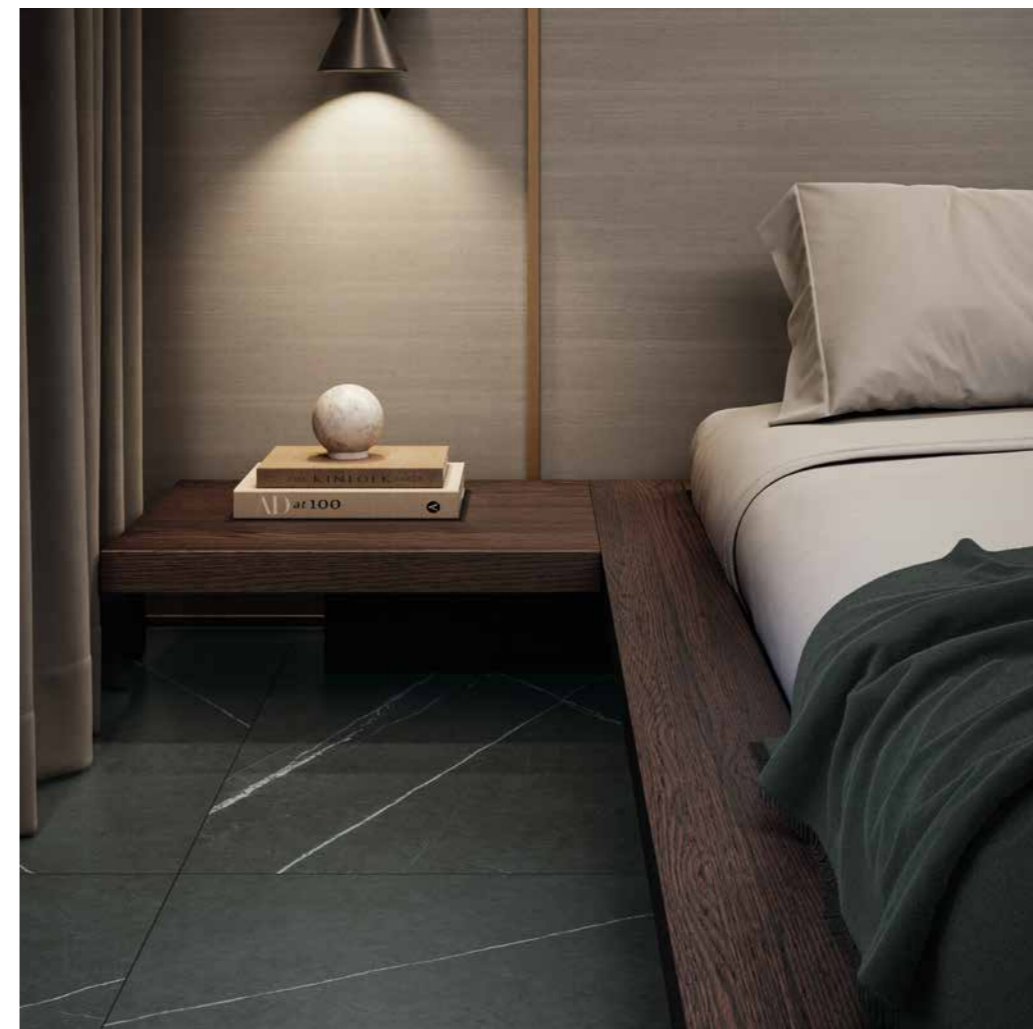

03

01 Метрополис Империял Блэк 60x120 см
Metropolis Imperial Black 60x120 cm

02 Метрополис Империял Блэк 60x120 см
Metropolis Imperial Black 60x120 cm

03 Метрополис Империял Блэк 60x120 см
Metropolis Imperial Black 60x120 cm