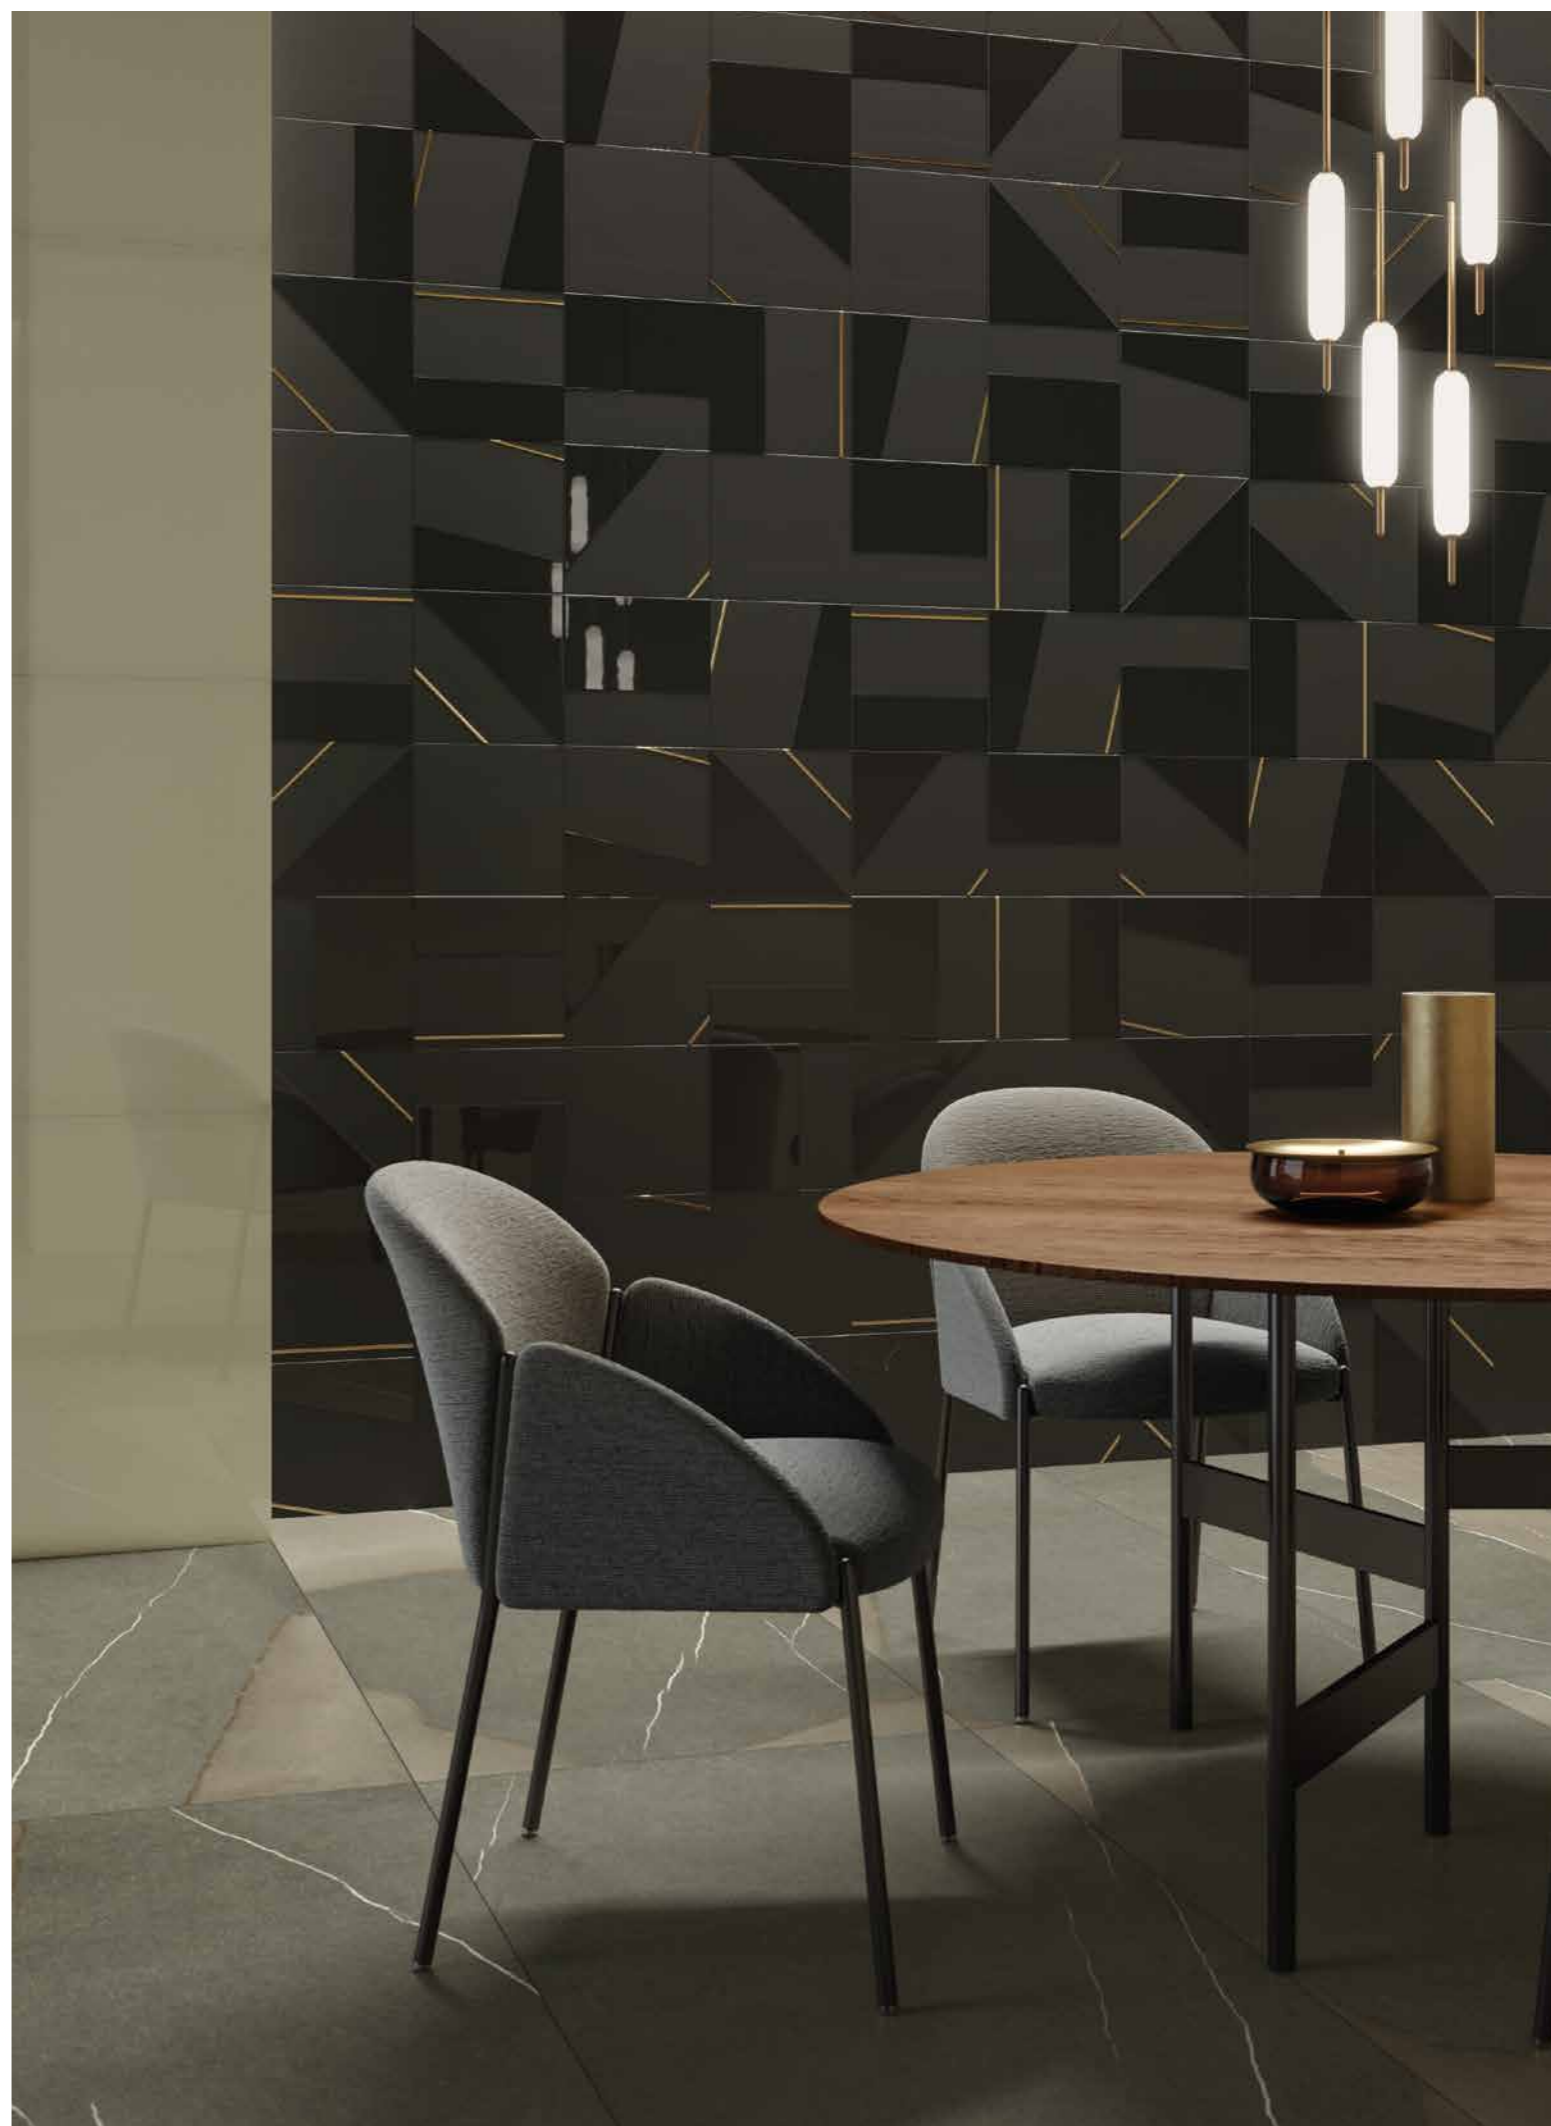

01

01 Метрополис Плей Петрол 30x30 см
Metropolis Play Petrol 30x30 cm

02 Метрополис Аркадия Браун 80x160 см • Метрополис Плей Петрол 30x30 см • Метрополис Гласс Сэнд Локс и Рет. 80x160 см
Metropolis Arcadia Brown 80x160 cm • Metropolis Play Petrol 30x30 cm • Metropolis Glass Sand Lux e Ret. 80x160 cm

02