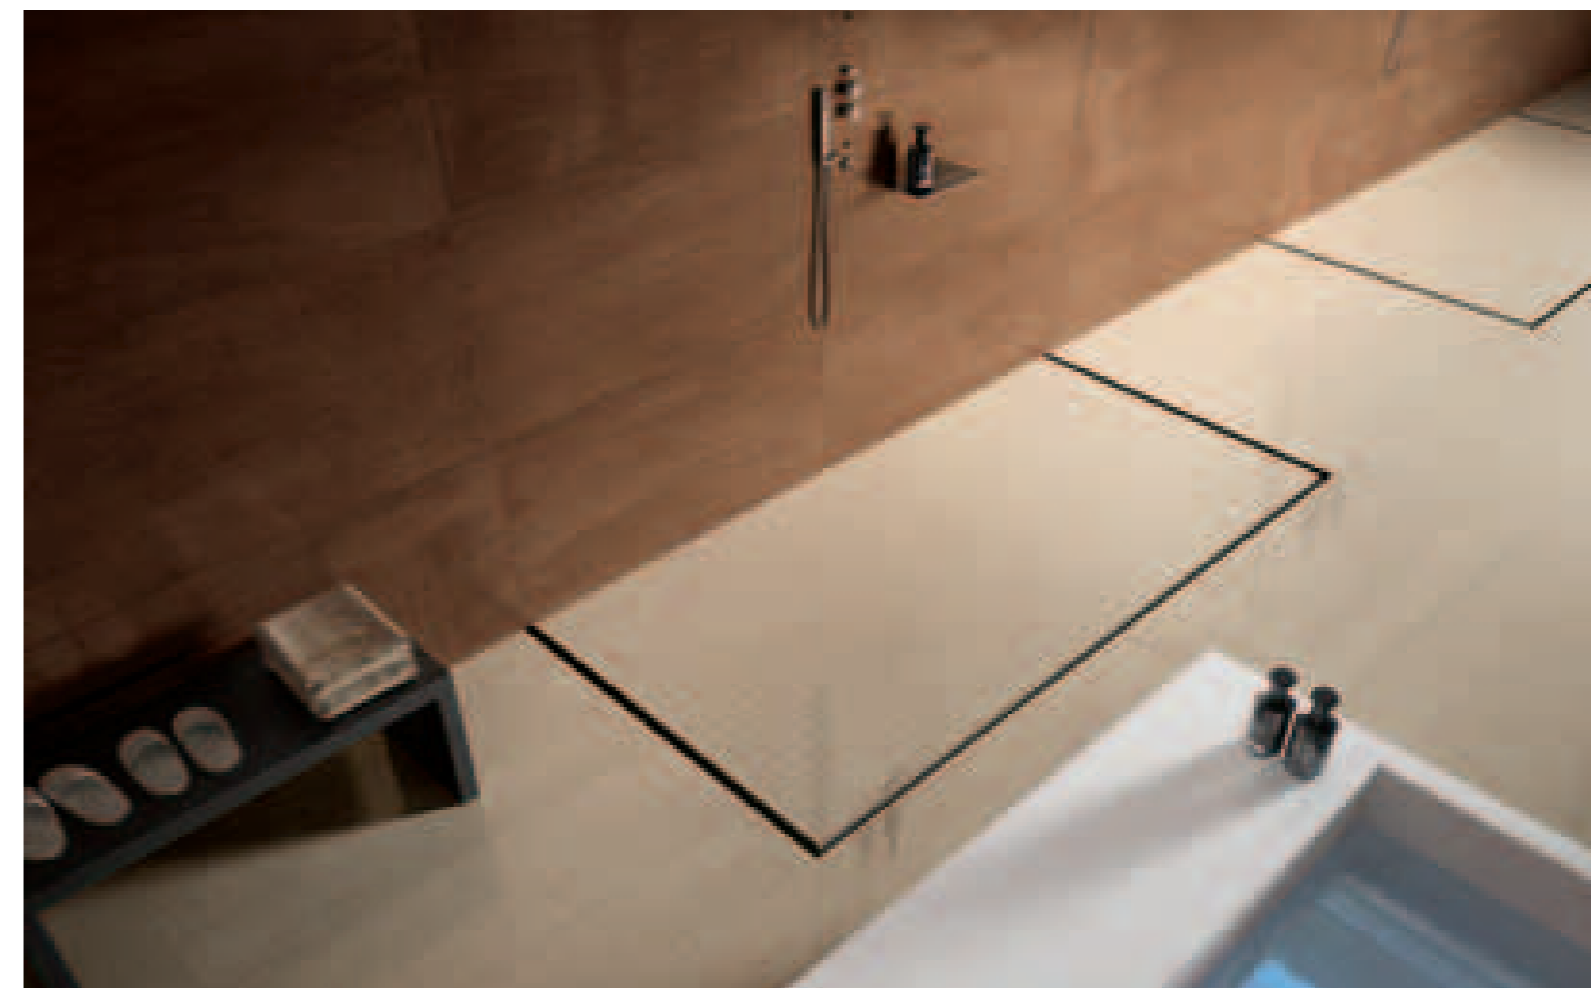

HEAT

Хит

Heat Iron Lap / Хит Айрон Лаппато Рет. 60x120
Heat Tin Lap / Хит Тин Лаппато Рет. 60x120
Heat Tin Mosaic Lap / Хит Тин Мозаика Лаппато 30x30