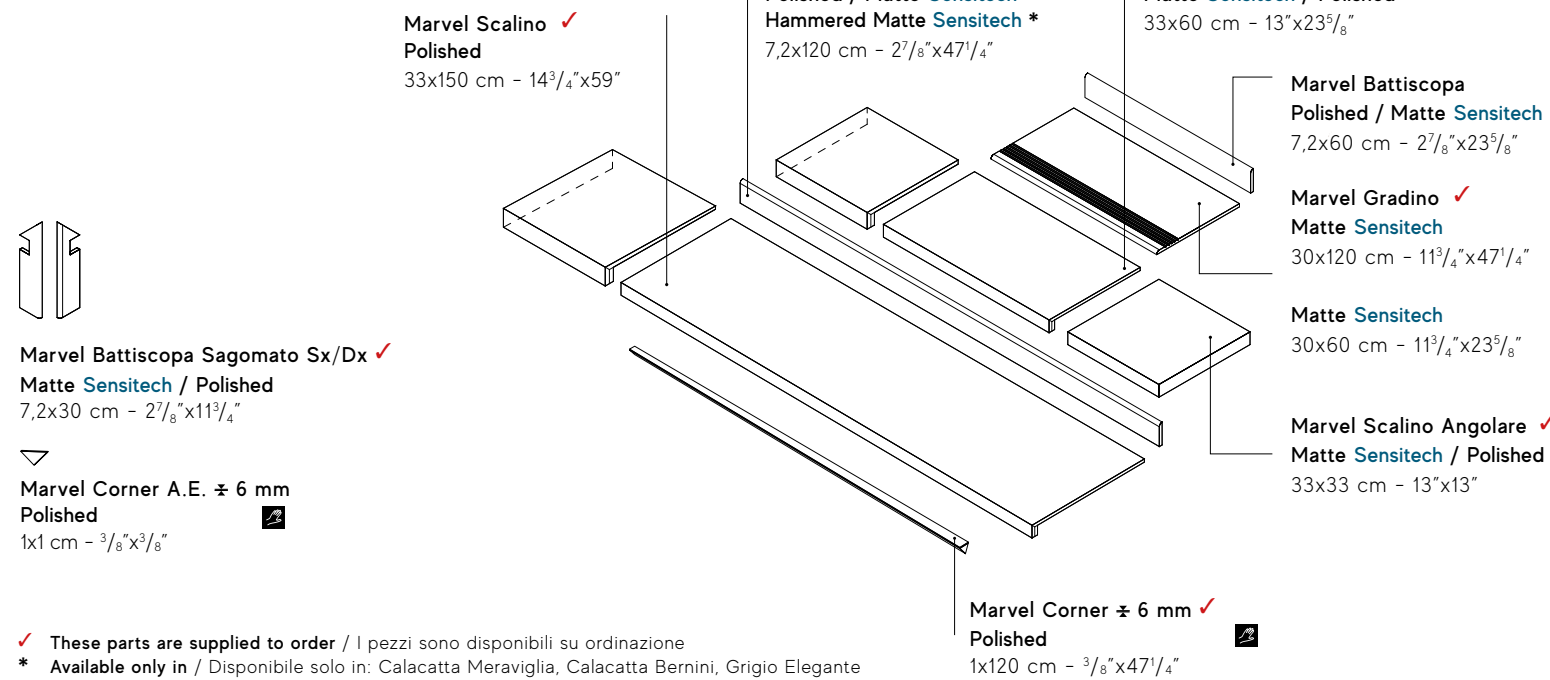

Trim tiles

Indoor trim tiles