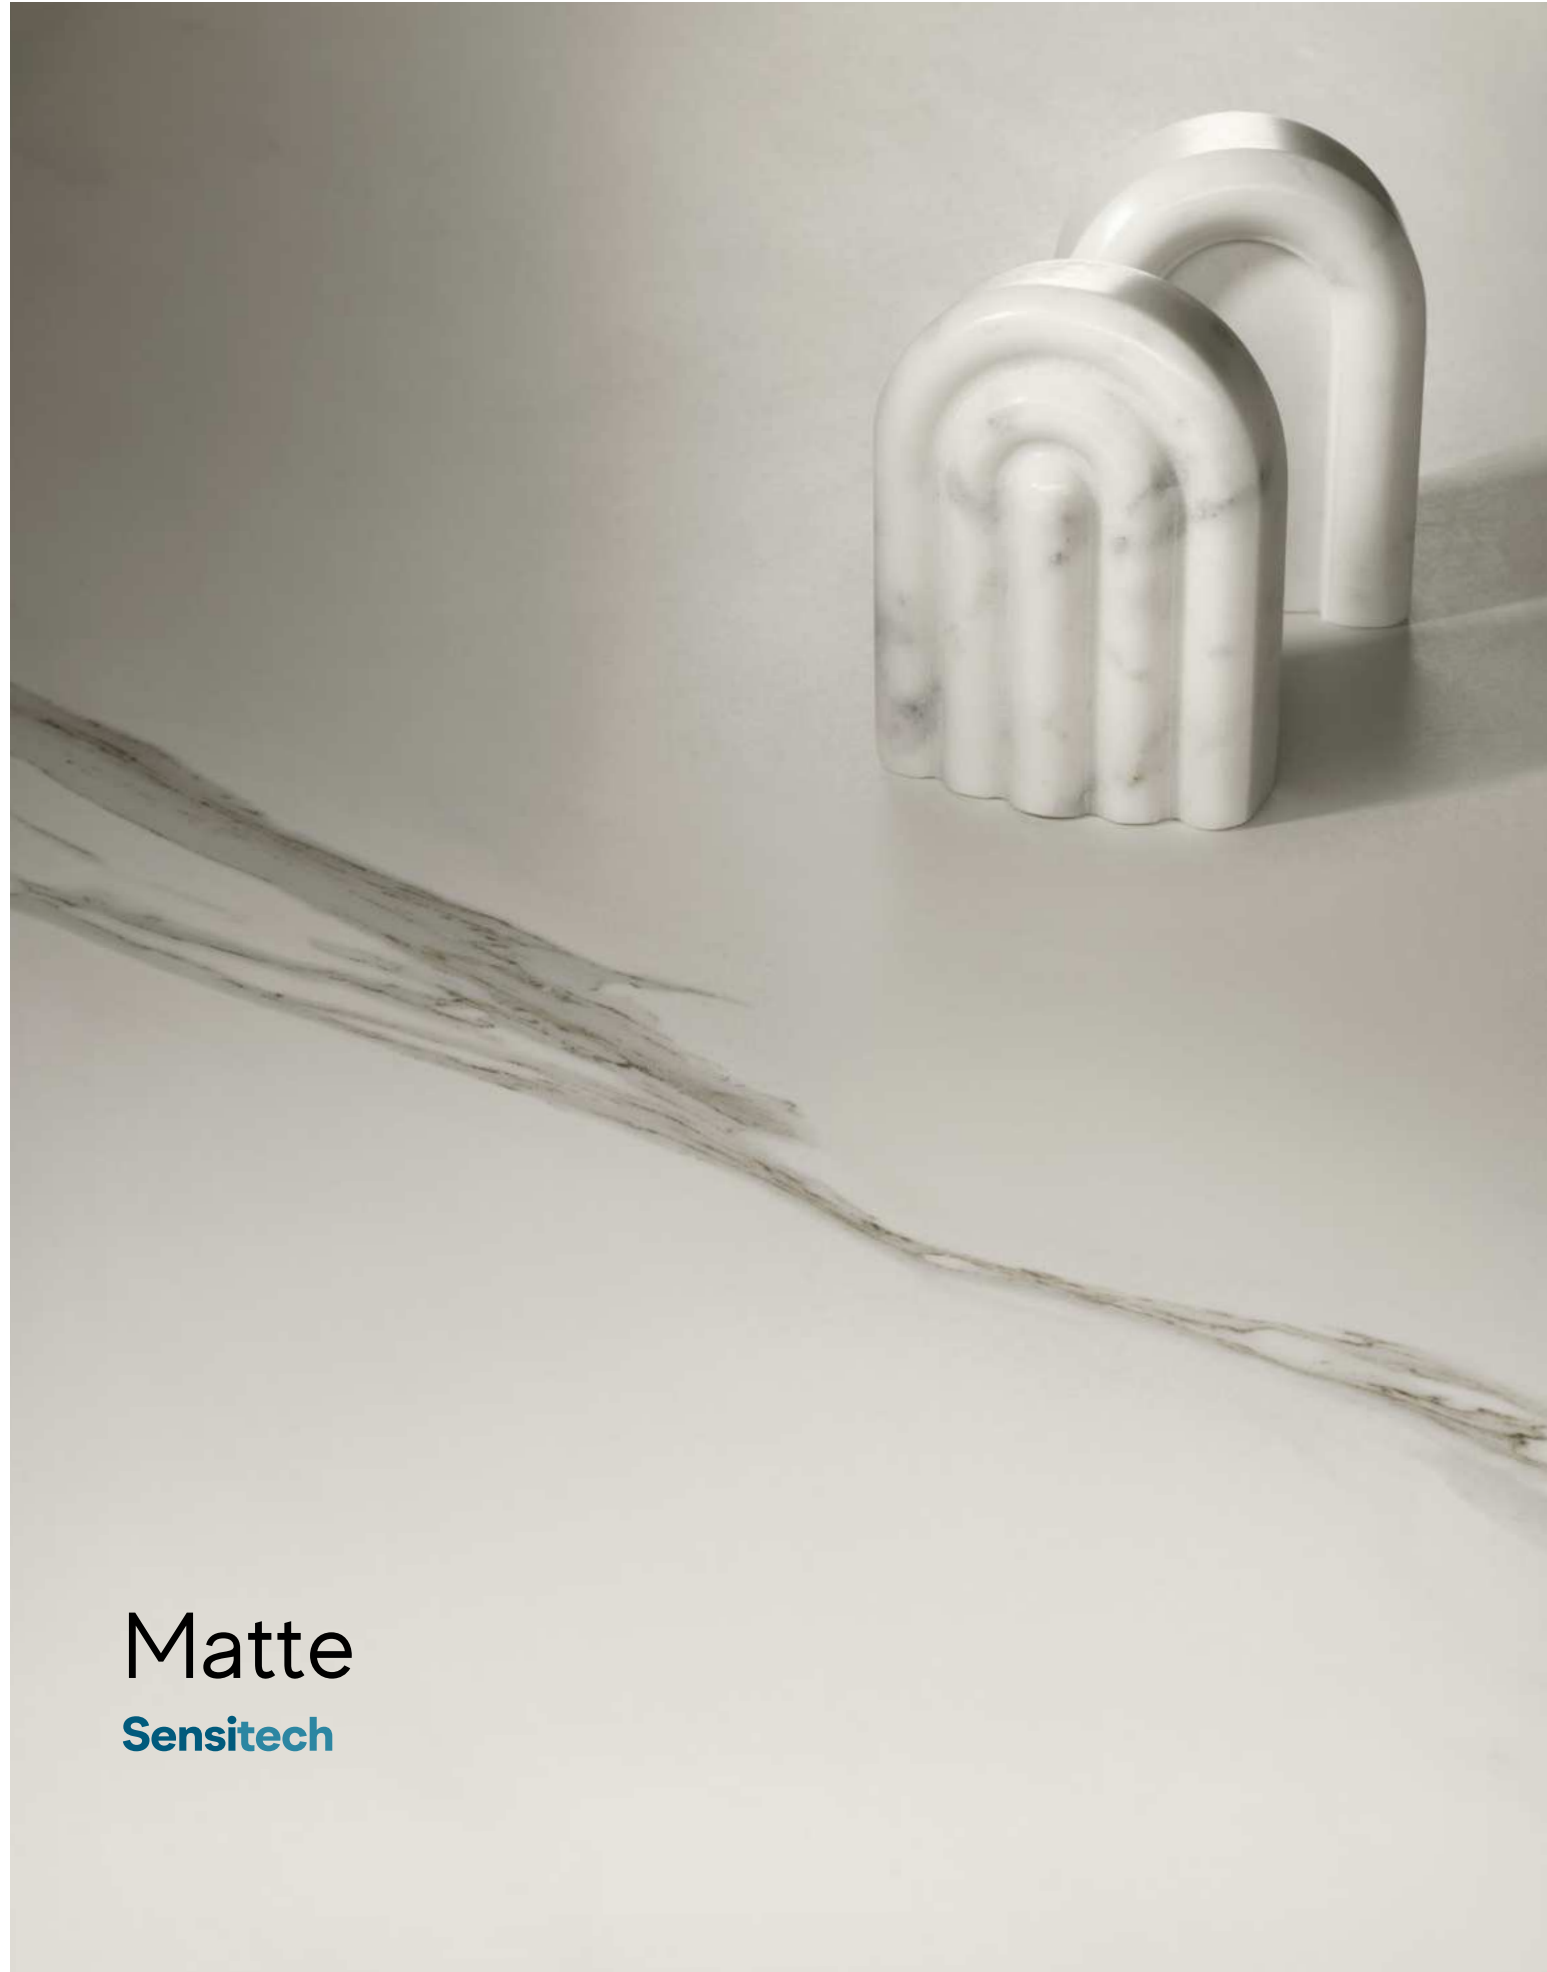

INDEX

INSPIRATION

DIAMOND DECOR  
DESIGNED BY  
ZAHA HADID  
ARCHITECTS

IMAGE  
GALLERY

SURFACE  
RANGE &  
TECHNICAL  
SPECS

ENJOY  
THE VIDEO

Matte  
Sensitech

Velvet  
Velvtech