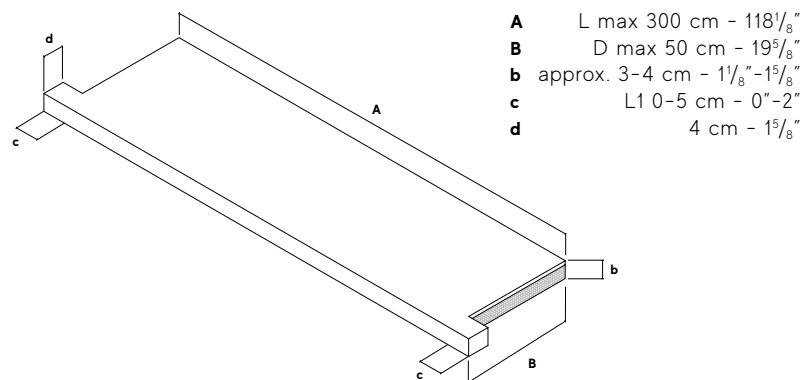

Sensitech

SAFE. SOFT. SMART.

INDOOR & OUTDOOR
CONTINUITY

SOFT TO
THE TOUCH

EXTREMELY
SAFE

HYGIENIC AND EASY TO
CLEAN

LONG-LASTING
QUALITIES