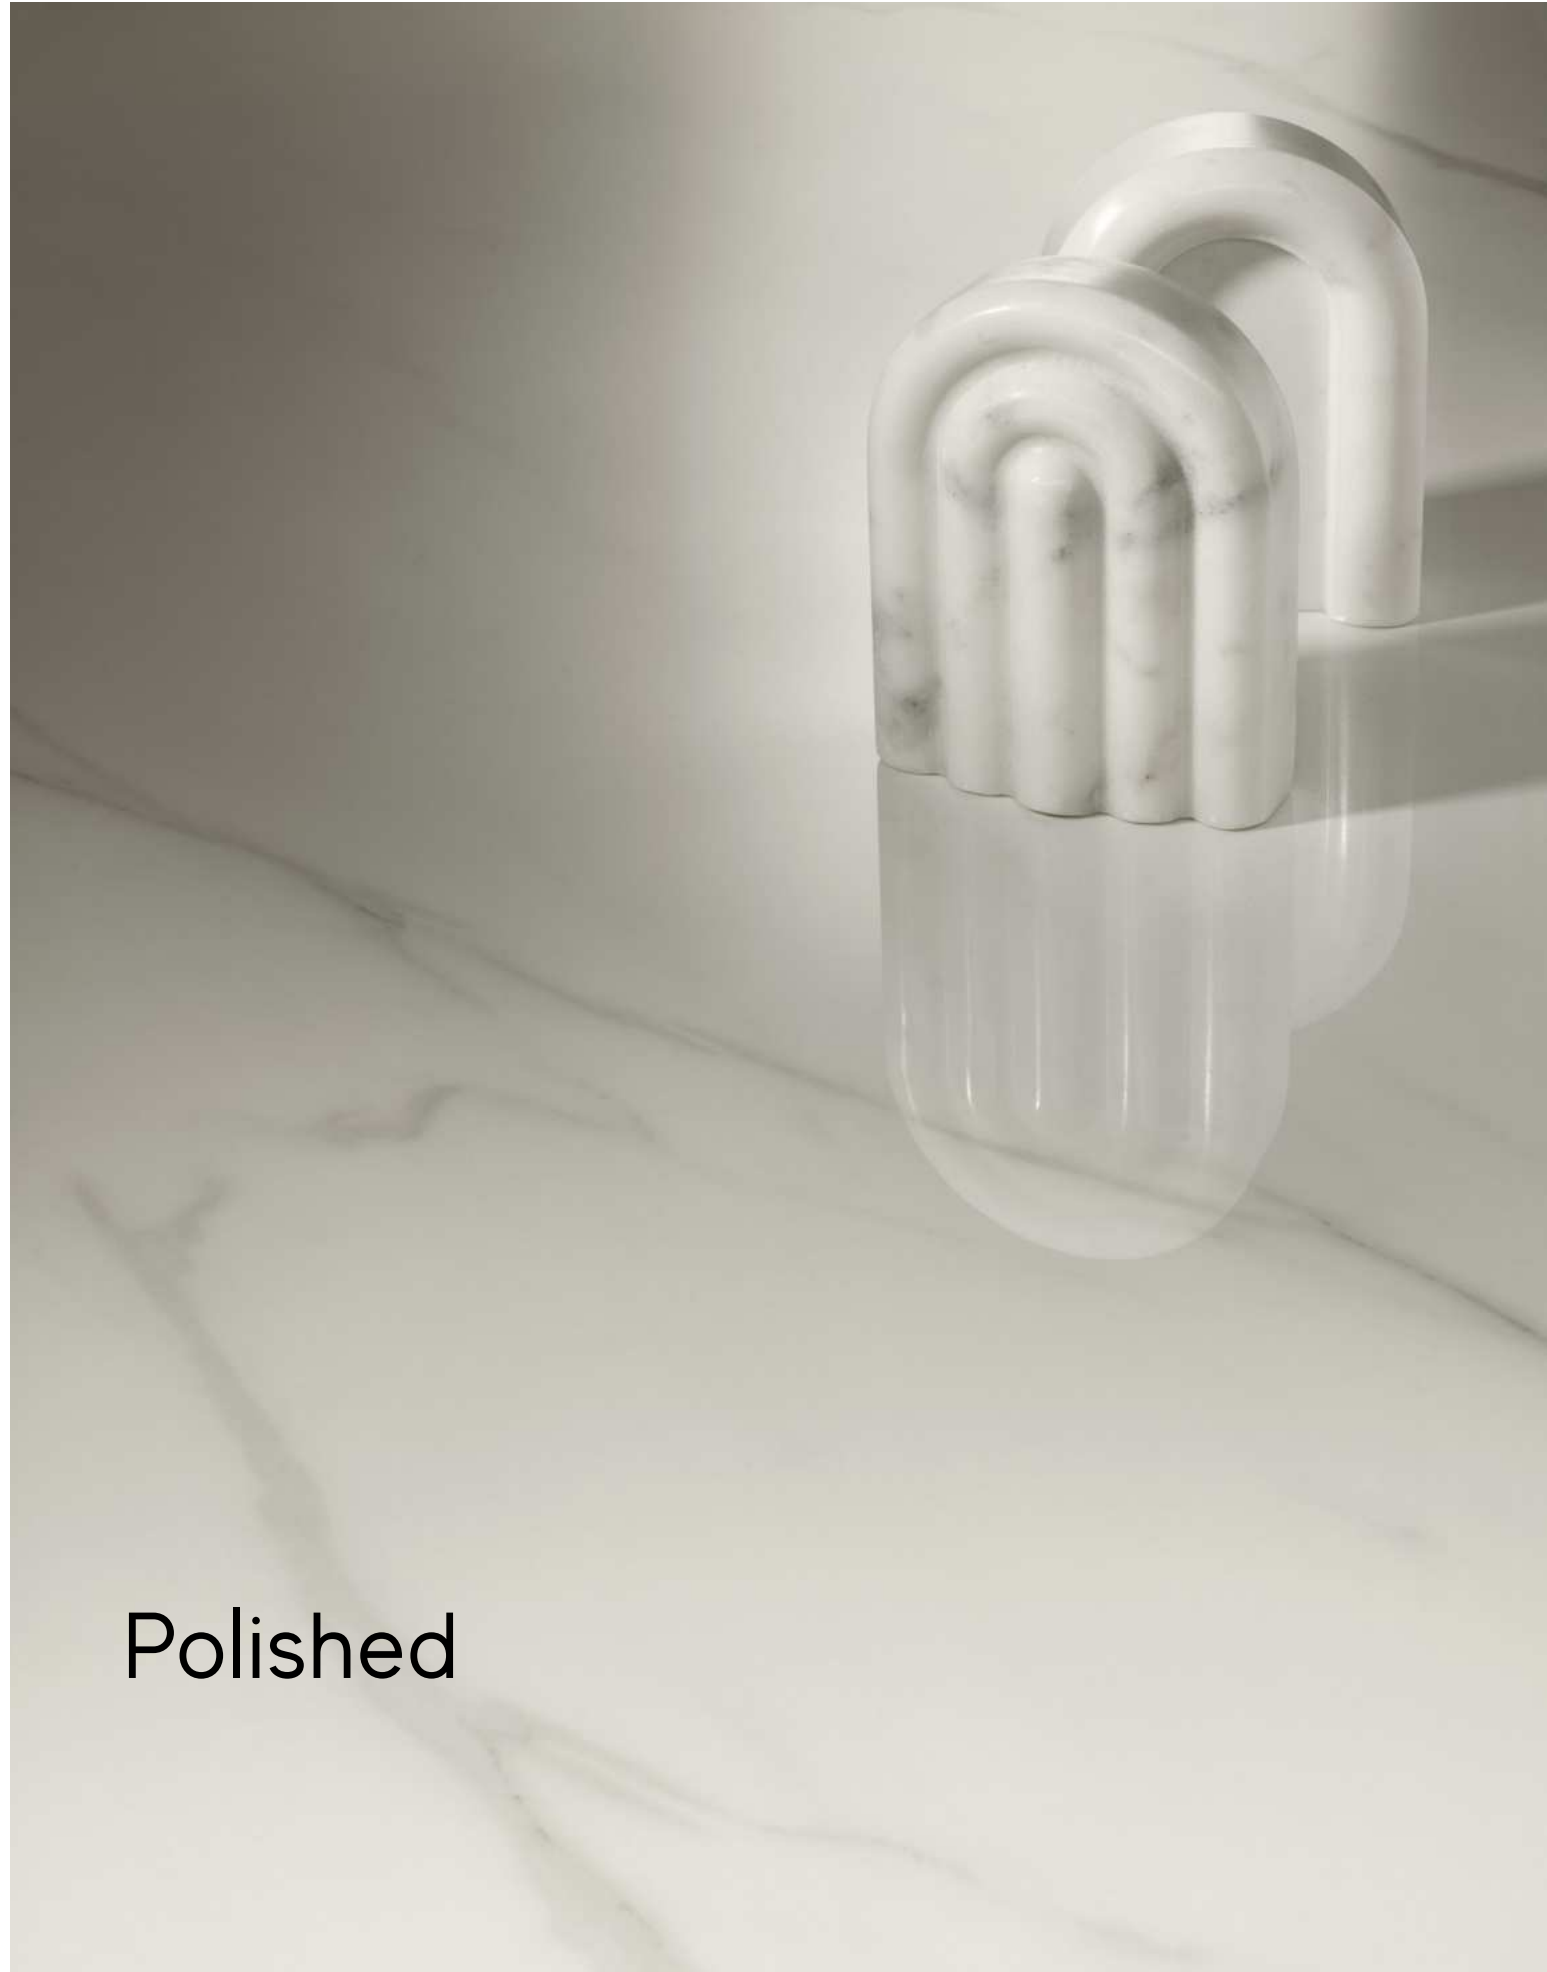

INDEX

INSPIRATION

DIAMOND DECOR  
DESIGNED BY  
ZAHA HADID  
ARCHITECTS

IMAGE  
GALLERY

SURFACE  
RANGE &  
TECHNICAL  
SPECS

ENJOY  
THE VIDEO

Polished

Hammered