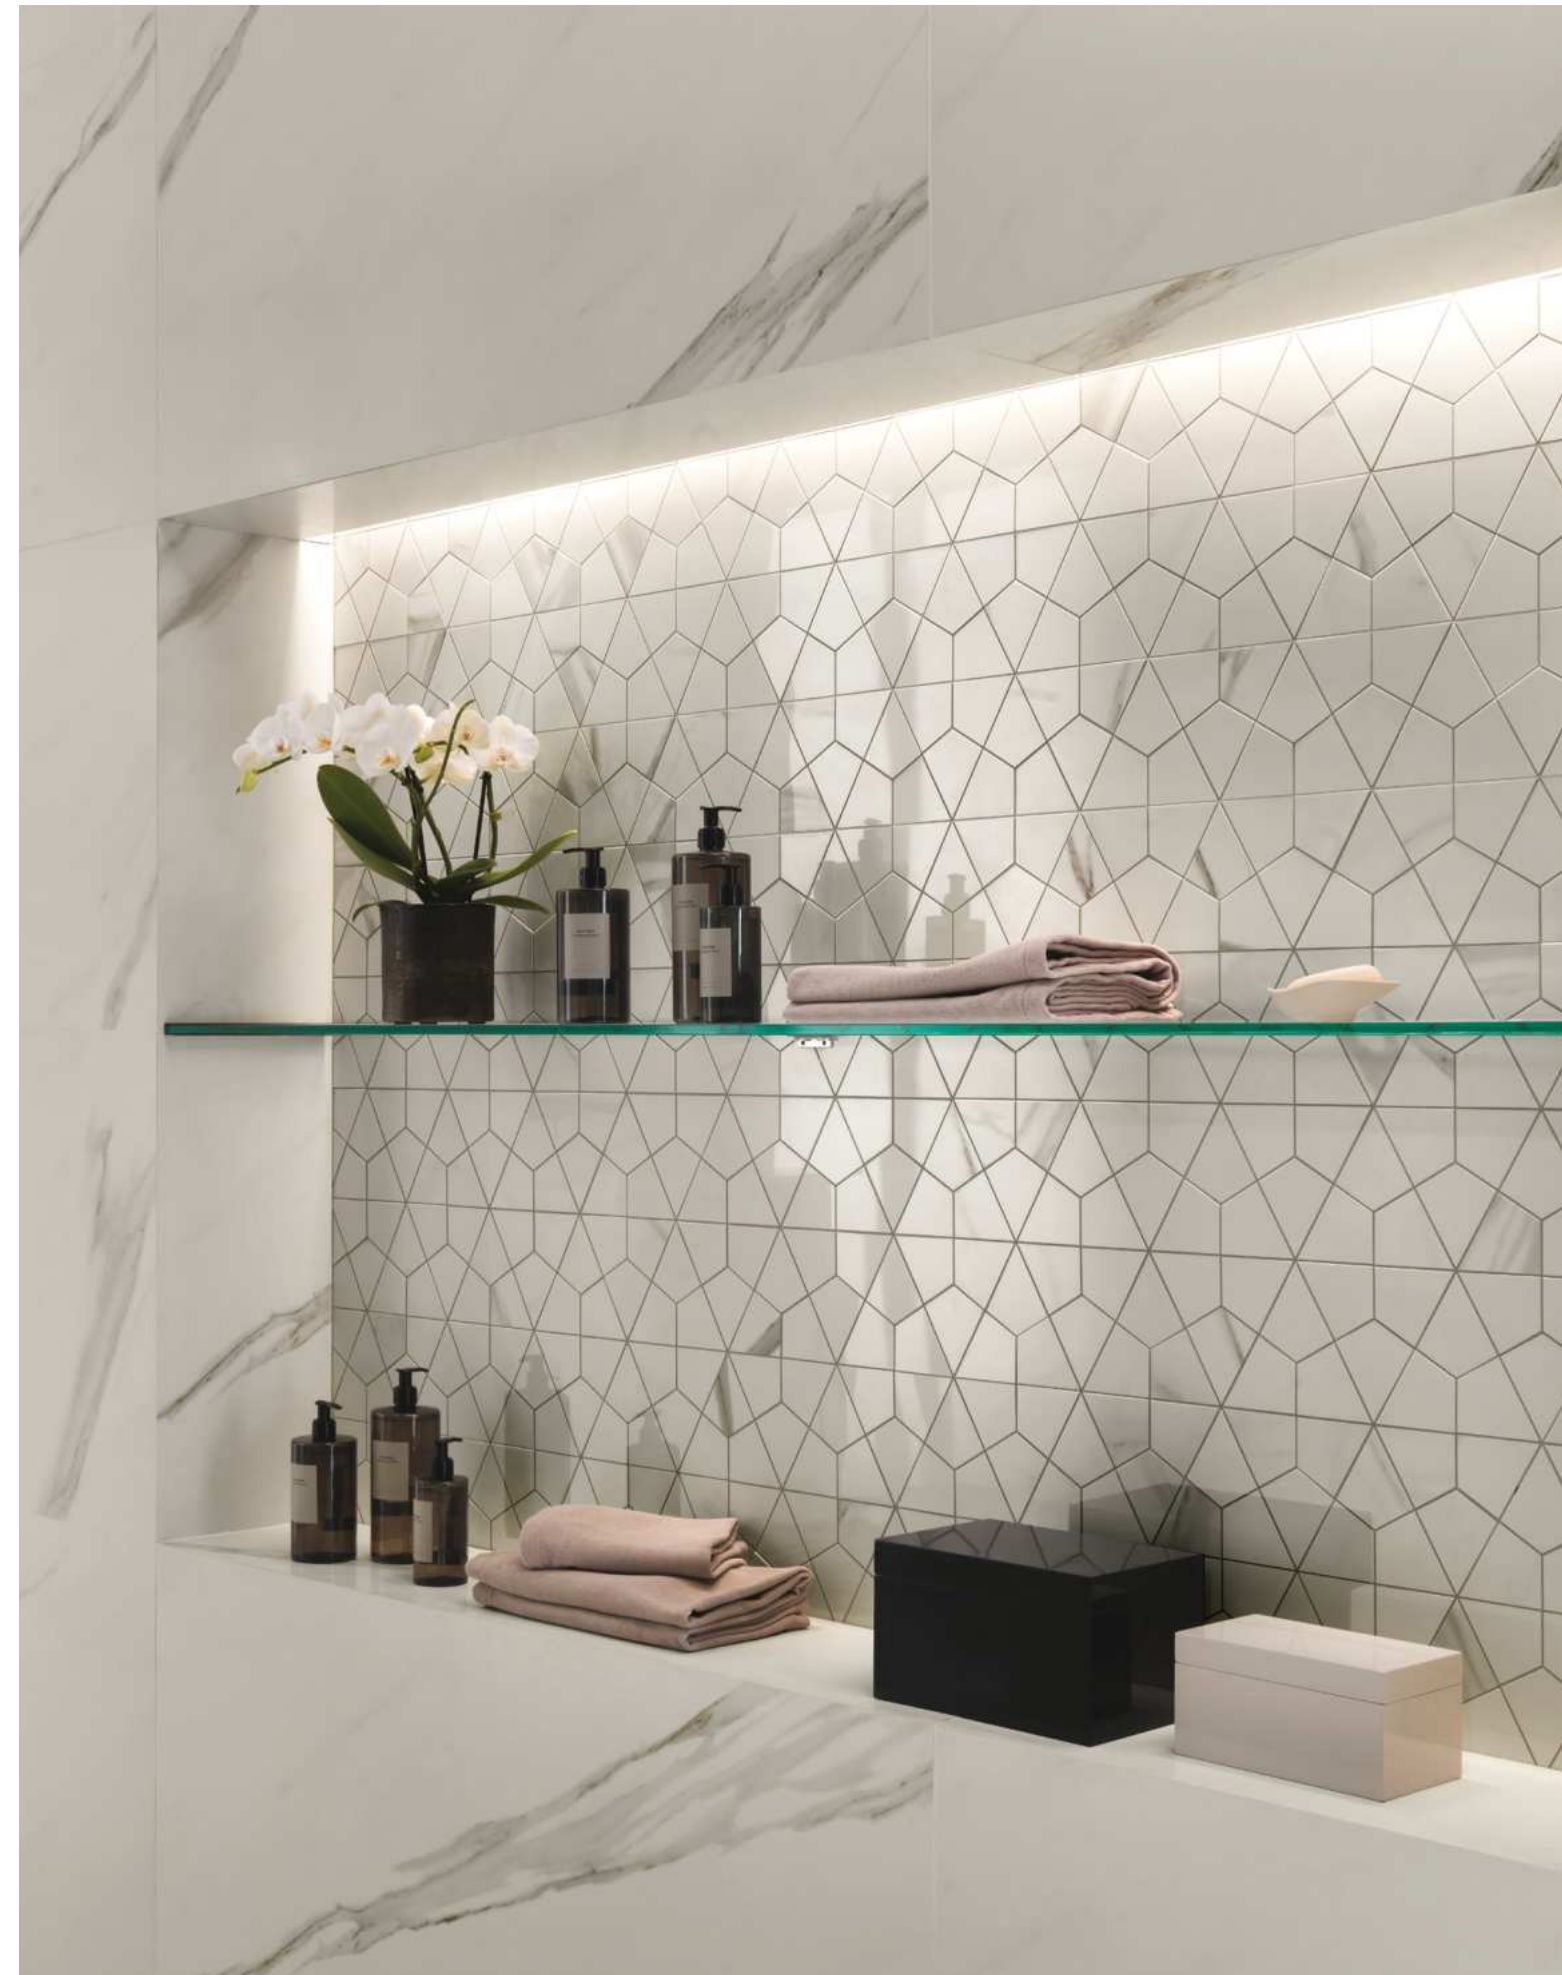

Porcelain Tiles Decors

A 50,5 cm - 19⁷/₈"
a 46,6 cm - 18³/₈"
B 44,8 cm - 17⁷/₈"
b 40,3 cm - 15⁷/₈"

3,5x3,5 cm
1¹/₄"x1¹/₄"

INDEX

INSPIRATION

DIAMOND DECOR
DESIGNED BY
ZAHA HADID
ARCHITECTS

IMAGE
GALLERY

SURFACE
RANGE &
TECHNICAL
SPECS

SAFE CHOICE
COLLECTION RANGE
DIAMOND DECOR
DESIGNED BY
ZAHA HADID ARCHITECTS
SENSITECH TECHNOLOGY
MARVEL WORLD
TECHNICAL SPECIFICATIONS
& CERTIFICATIONS

ENJOY
THE VIDEO