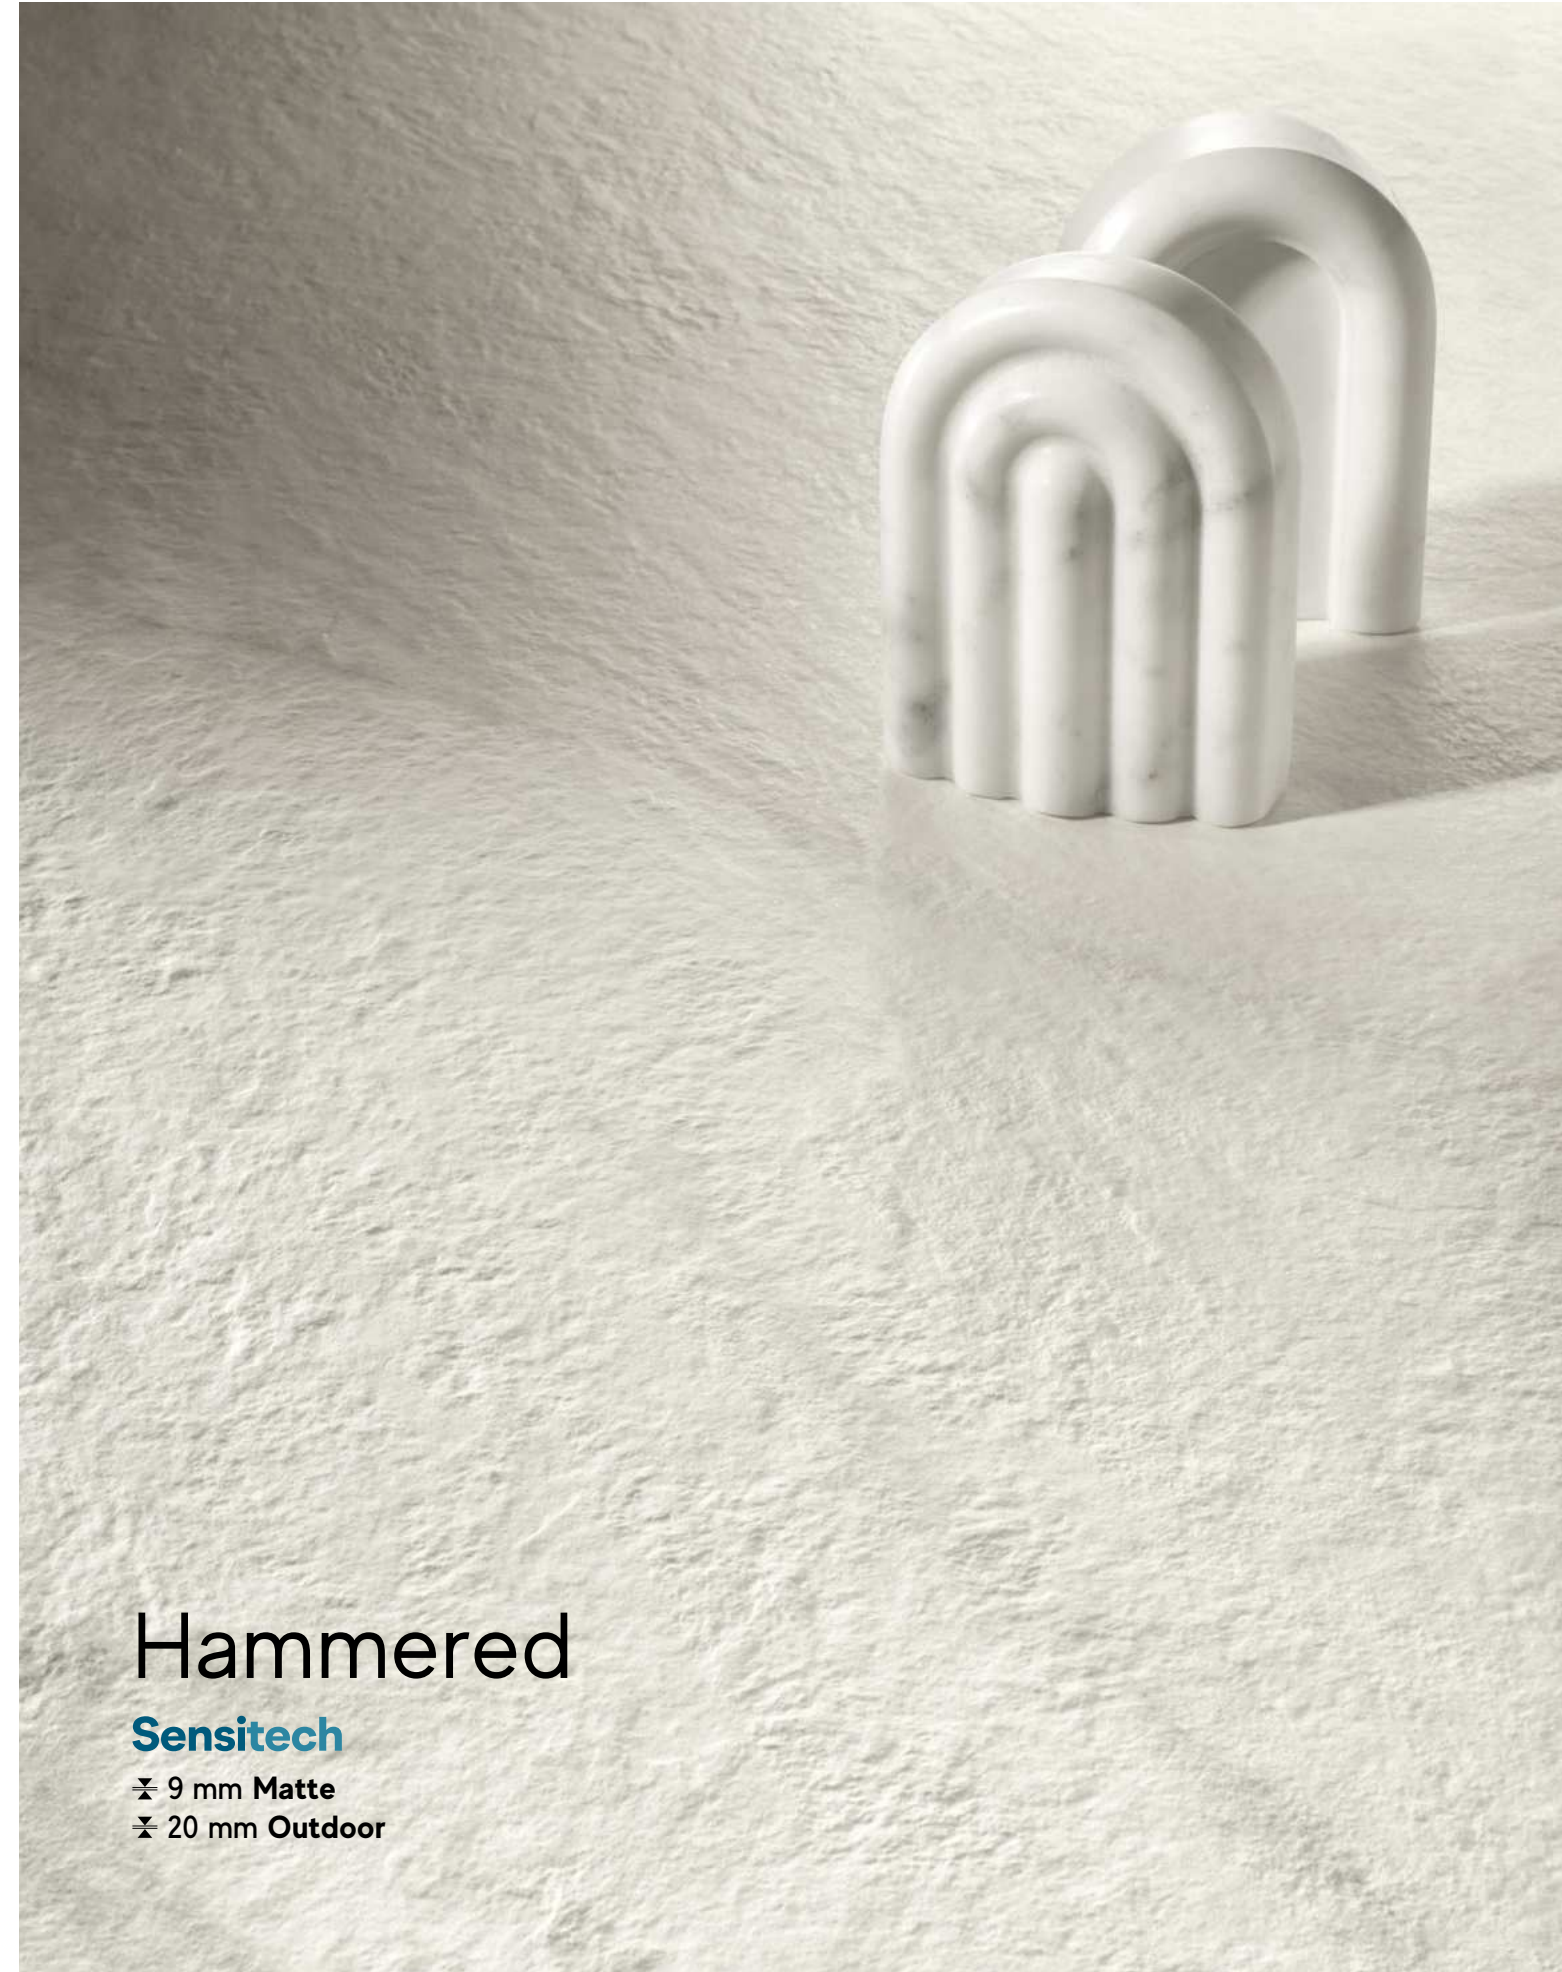

INDEX

INSPIRATION

DIAMOND DECOR  
DESIGNED BY  
ZAHA HADID  
ARCHITECTS

IMAGE  
GALLERY

SURFACE  
RANGE &  
TECHNICAL  
SPECS

ENJOY  
THE VIDEO

Polished

Hammered