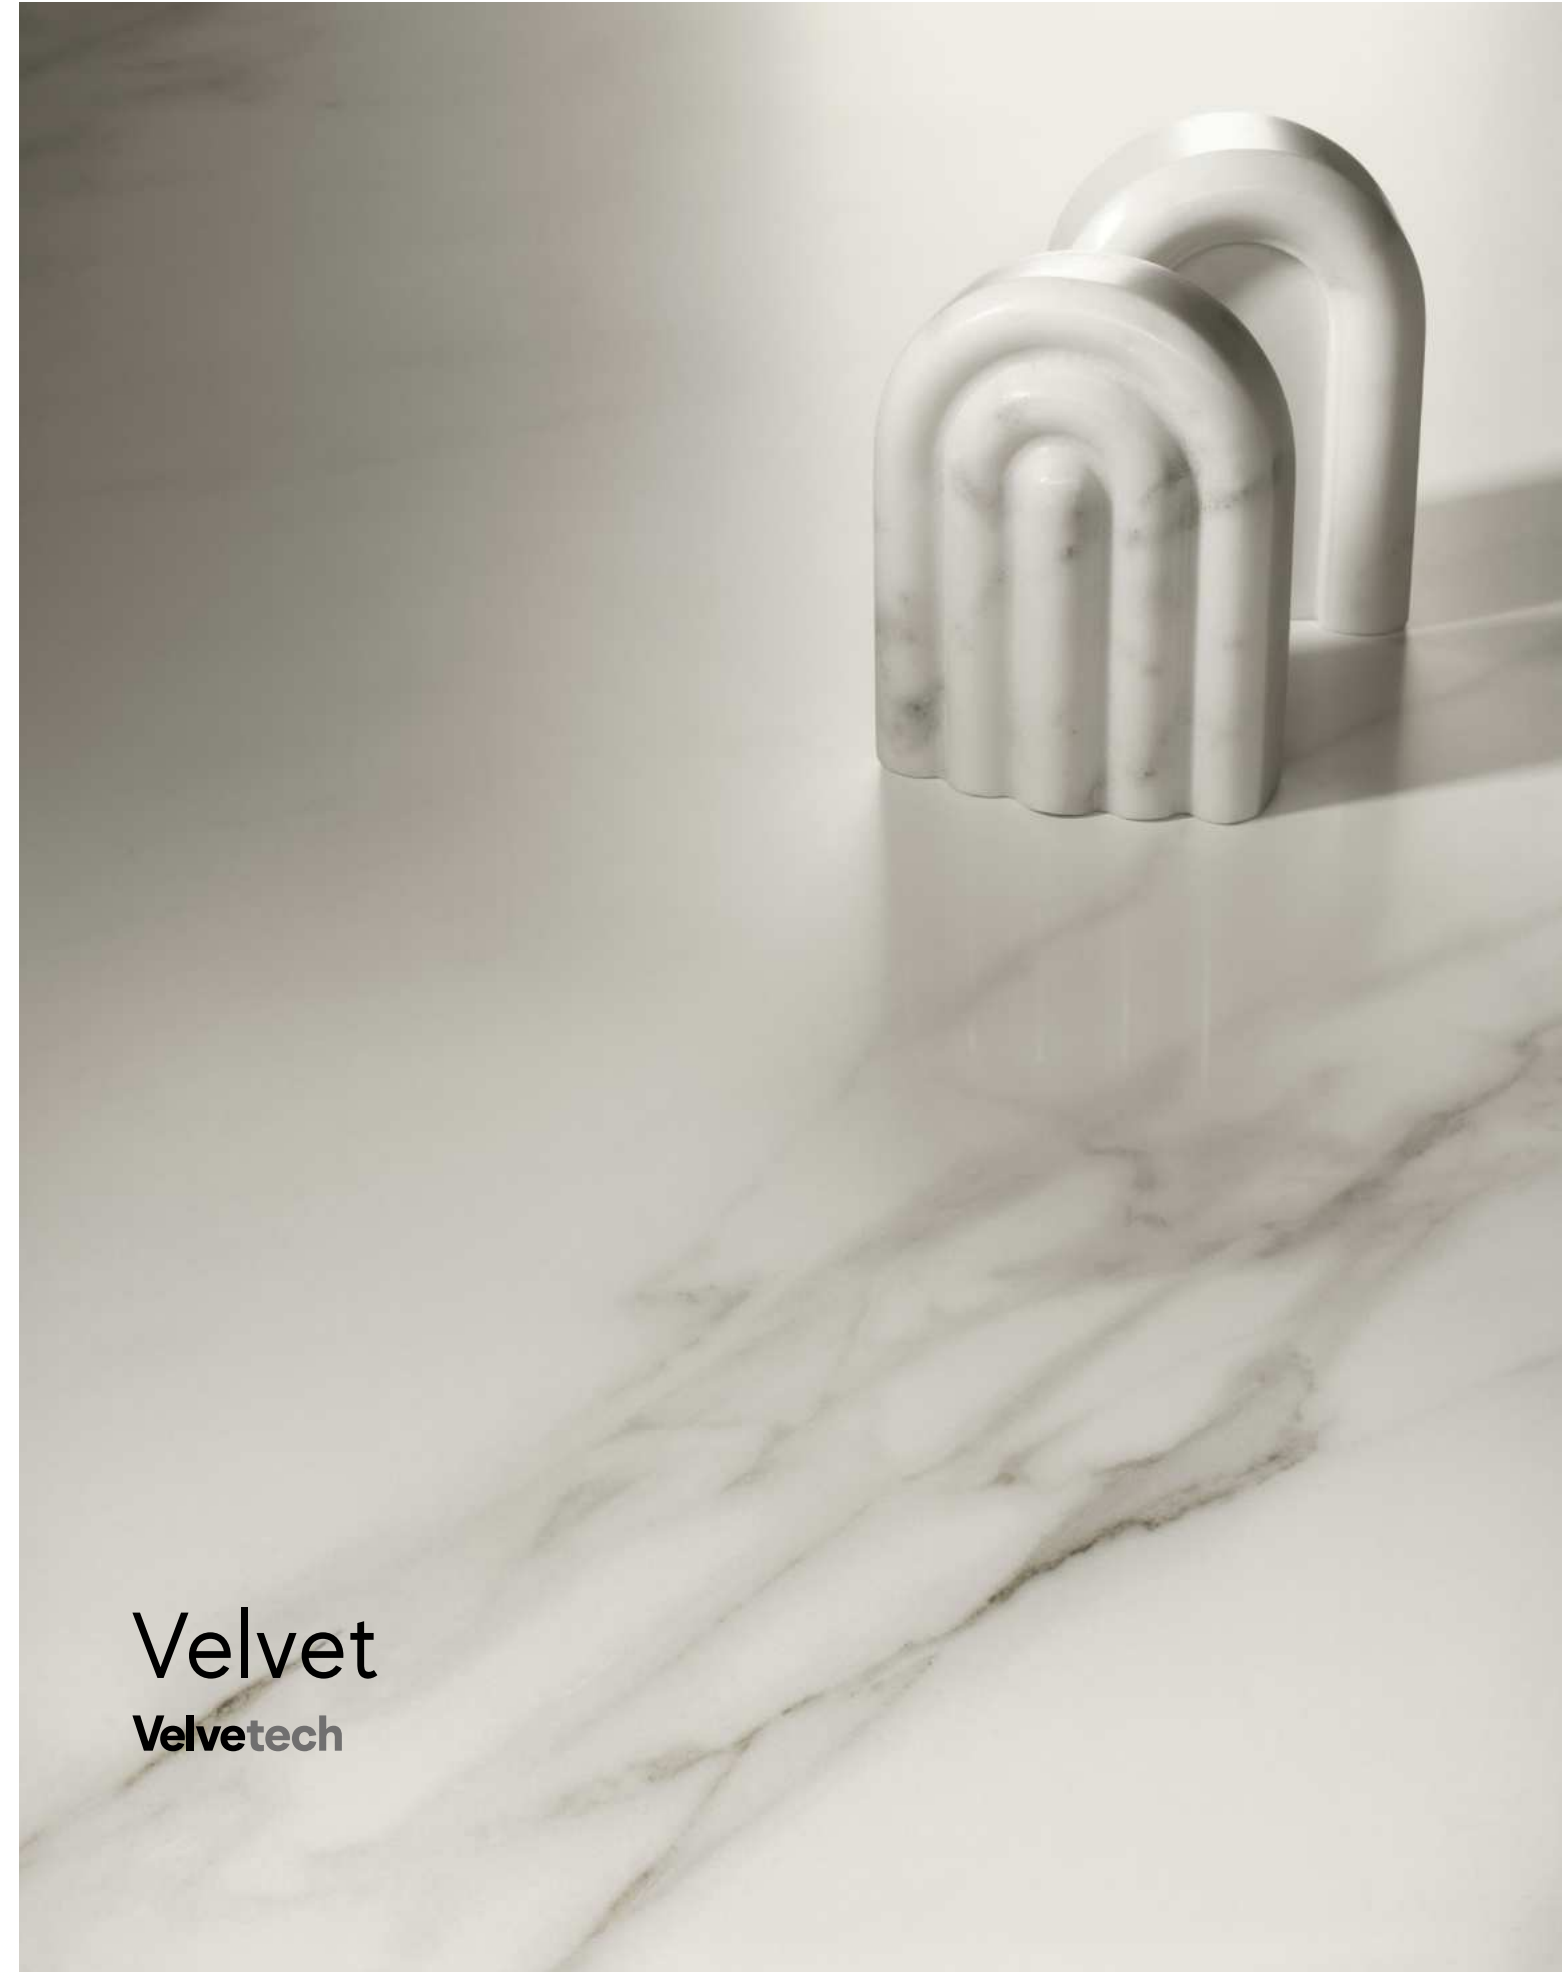

INDEX

INSPIRATION

DIAMOND DECOR  
DESIGNED BY  
ZAHA HADID  
ARCHITECTS

IMAGE  
GALLERY

SURFACE  
RANGE &  
TECHNICAL  
SPECS

ENJOY  
THE VIDEO

Matte  
Sensitech

Velvet  
Velvtech