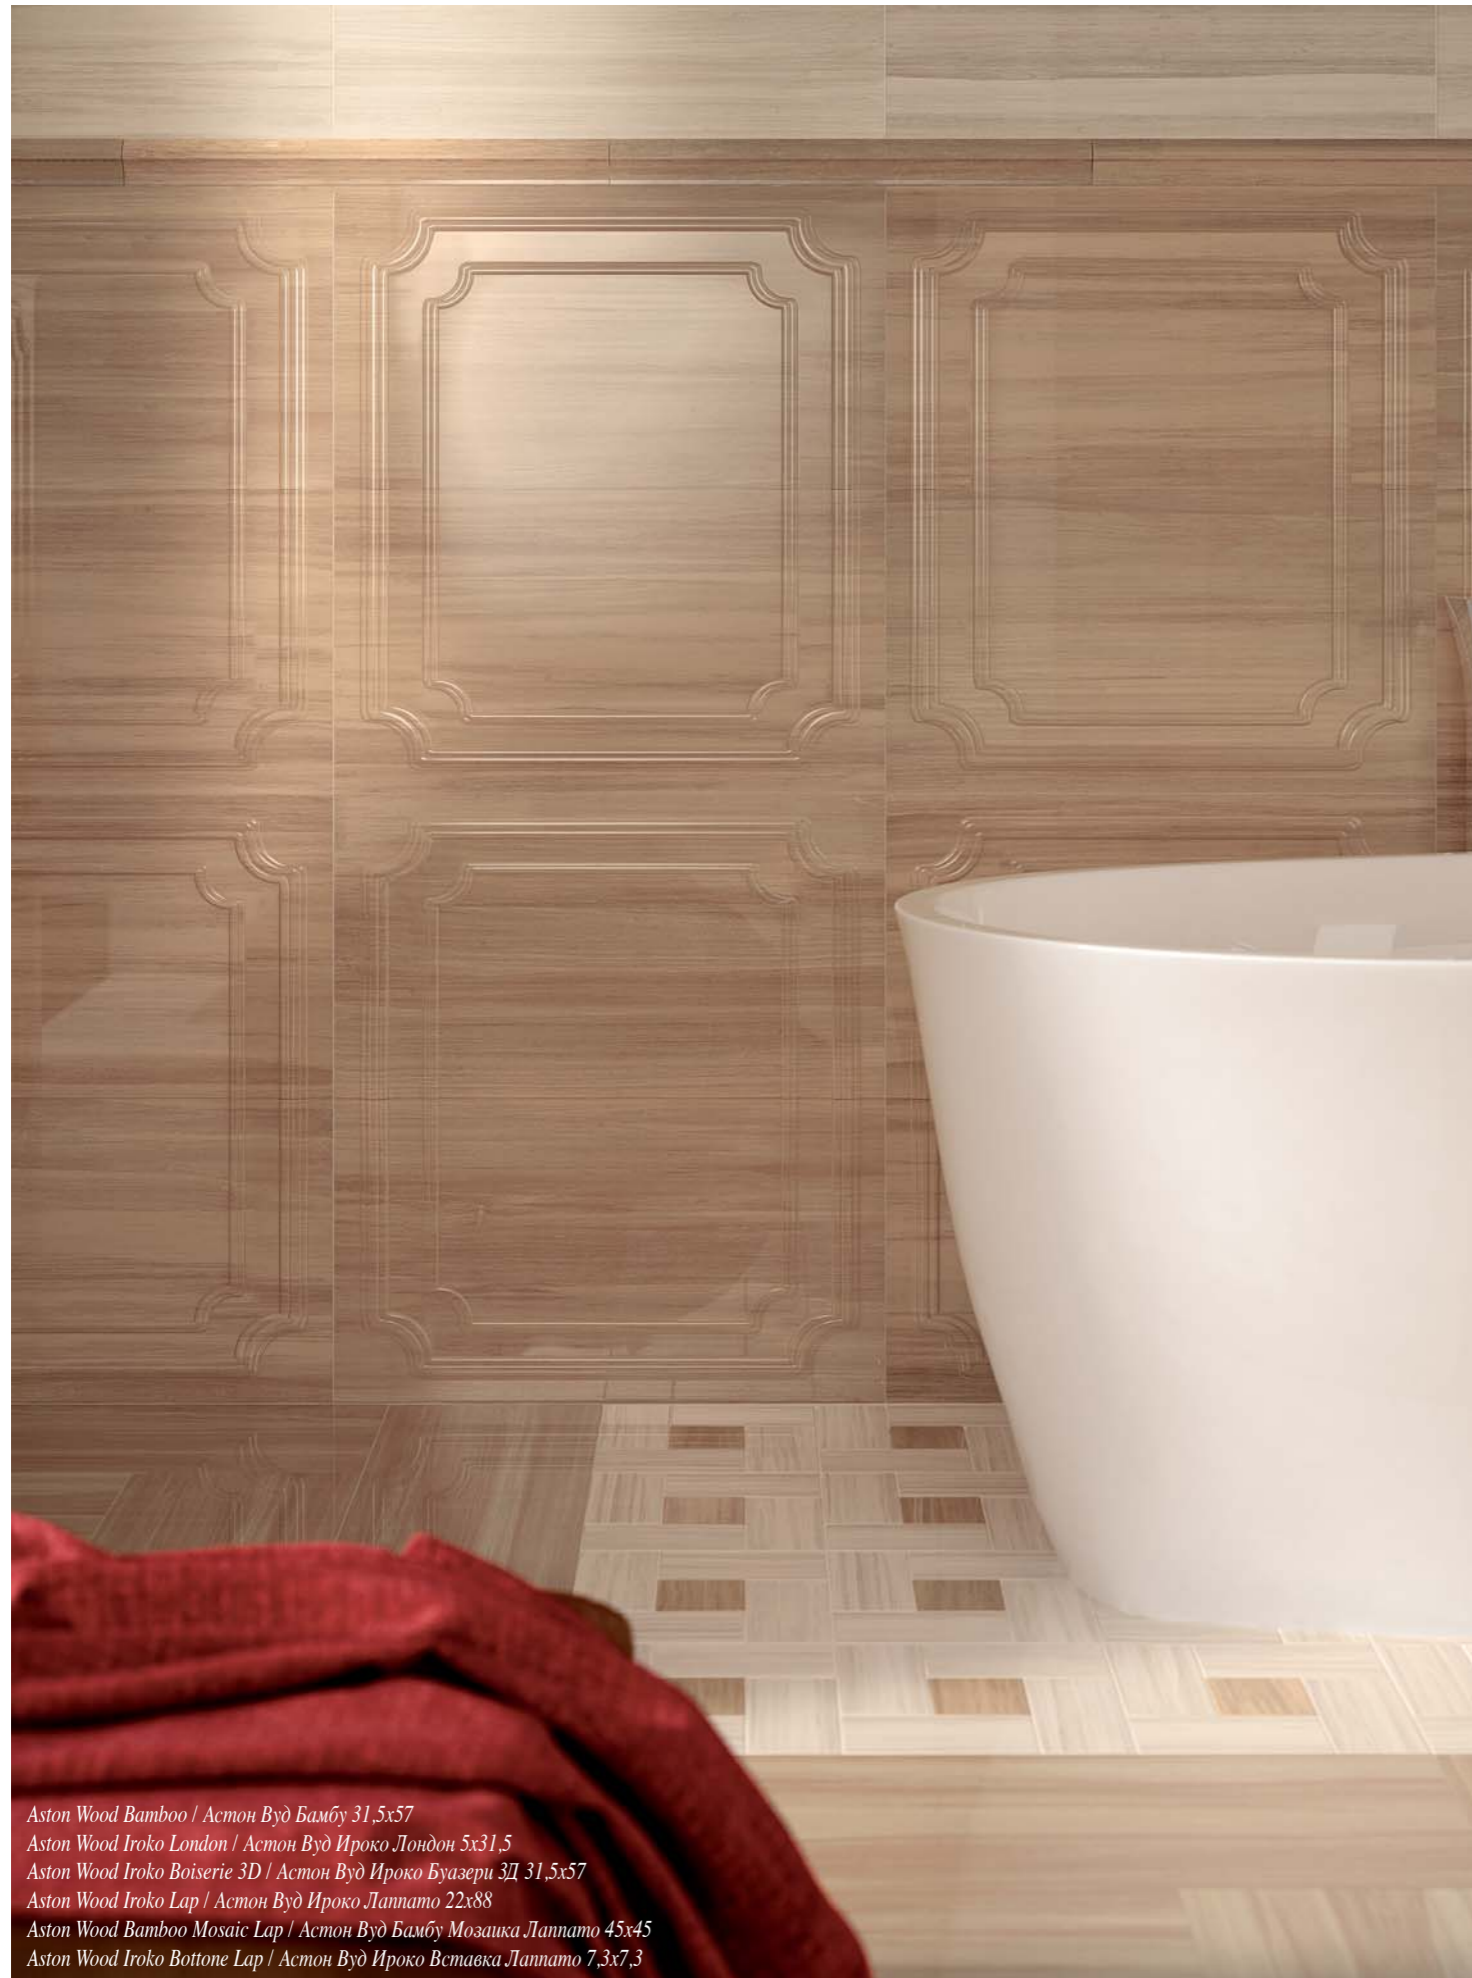

Aston Wood

Астон Вуд

Aston Wood Bamboo / Астон Вуд Бамбу 31,5x57
Aston Wood Iroko London / Астон Вуд Ироко Лондон 5x31,5
Aston Wood Iroko Boiserie 3D / Астон Вуд Ироко Буазери 3Д 31,5x57
Aston Wood Iroko Lap / Астон Вуд Ироко Лапато 22x88
Aston Wood Bamboo Mosaic Lap / Астон Вуд Бамбу Мозаика Лапато 45x45
Aston Wood Iroko Bottone Lap / Астон Вуд Ироко Вставка Лапато 7,3x7,3