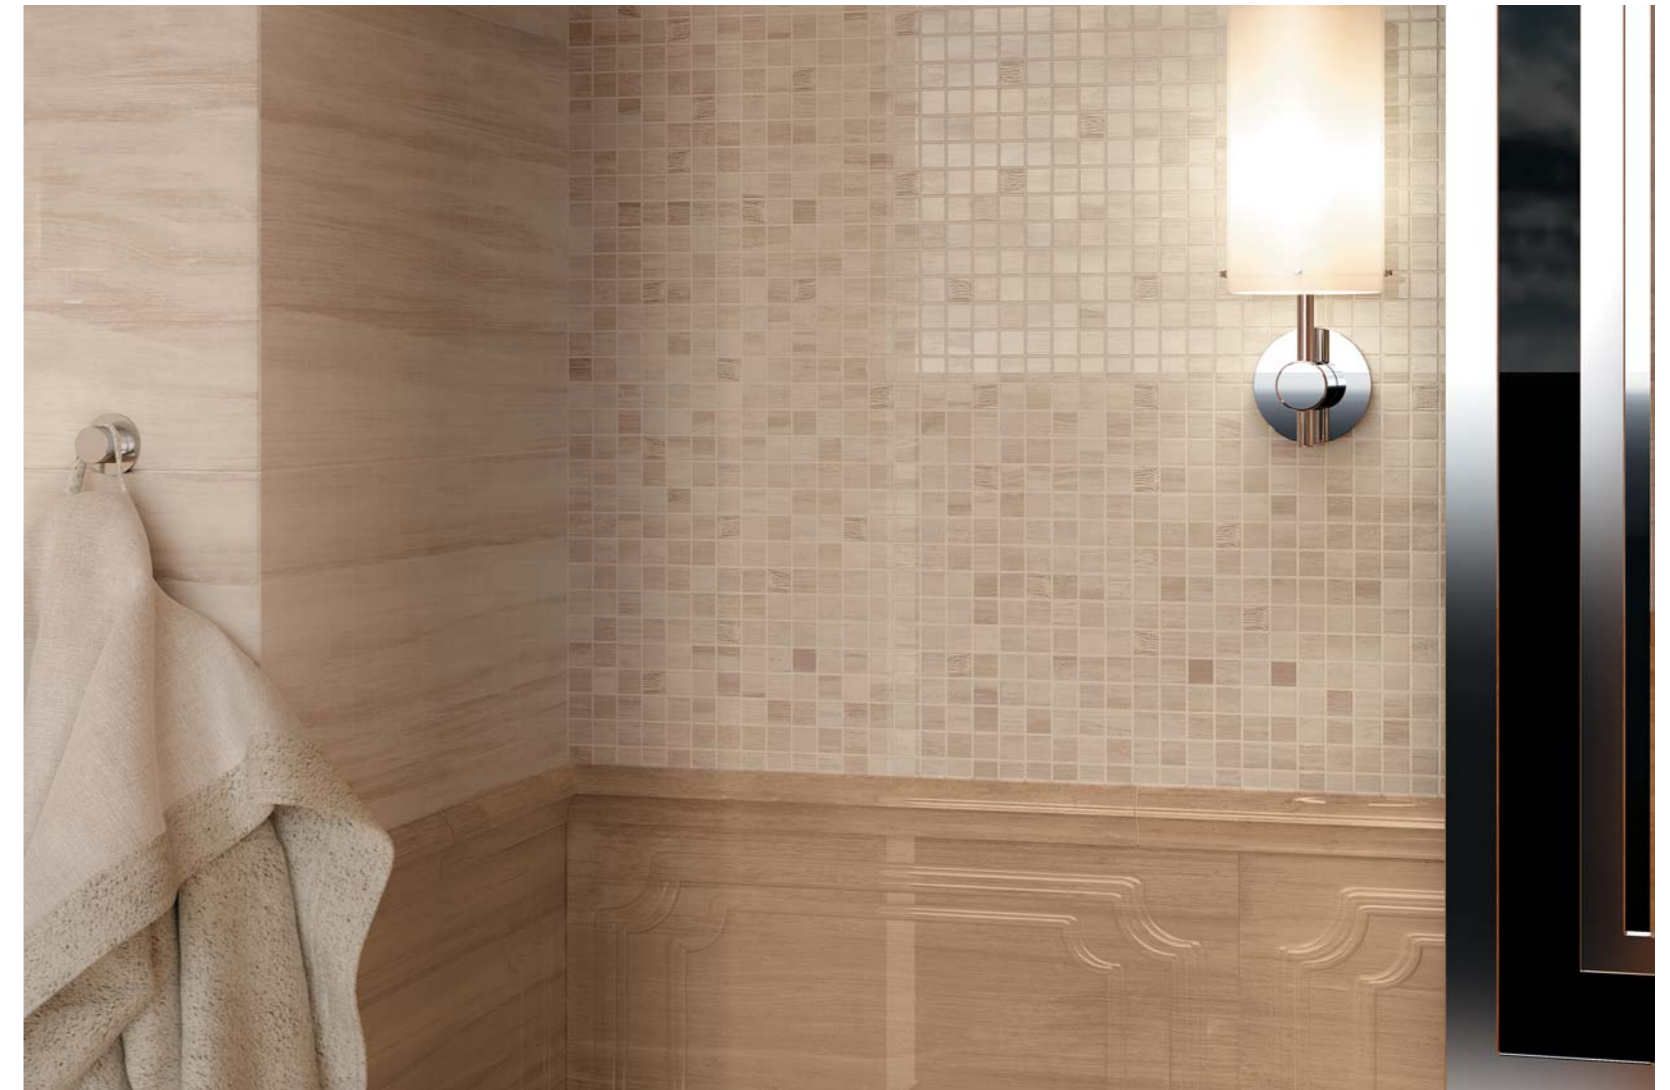

Aston Wood Bamboo Mosaic / Астон Вуд Бамбу Мозаика 30,5x30,5
Aston Wood Bamboo / Астон Вуд Бамбу 31,5x57
Aston Wood Iroko London / Астон Вуд Ироко Лондон 5x31,5
Aston Wood Iroko Boiserie 3D / Астон Вуд Ироко Буазери 3Д 31,5x57